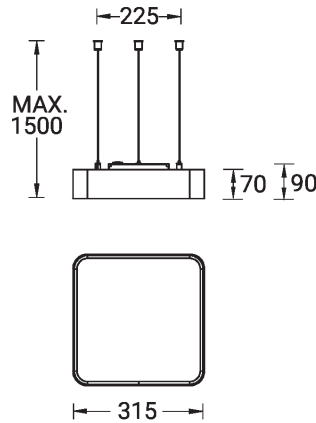

ARDEN 4 (ARD-90103)

Technical information

Material	Aluminium
Light source	336 & 96 LED
Power	33 W
Lumen	2989 - 3274 lm
Driver option	Integral control gear
Driver	Constant current (CC)
Input voltage	220-240 V 50/60 Hz
Optic	O, P
Optic value	108°, 93°

Optic (2nd)	O
Optic (2nd) value	108°
CCT / CRI	TW (2700K - 6500K)
Bug	B1-U0-G1
ULR	<1%
ULOR	<1%
CIE flux code n°3	96, 97
Dimming type	DALI
Product colours	Black, White, Matt Silver, Concrete - Urban, Softscape - Urban, Stone - Urban, Corten - Urban, Oak - Woodland, Walnut - Woodland, Pine - Woodland

Weight	2.5 kg
Operating temperature	-20 °C to 40 °C
Lens / Reflector / Optic	PMMA diffuser with Opal (UGR <19) and micro prismatic (UGR <13) options for better glare control
MacAdam Ellipse	3 SDCM
Lifetime L90B10 (hours)	> 23,000
Lifetime L80B10 (hours)	> 45,000
Lifetime L80B50 (hours)	> 50,000
Variants (DALI)	Compatible with EN/ IEC 60598-2-22: Suitable for emergency installations as central supply, non-maintained (Z0)

ARD-90103