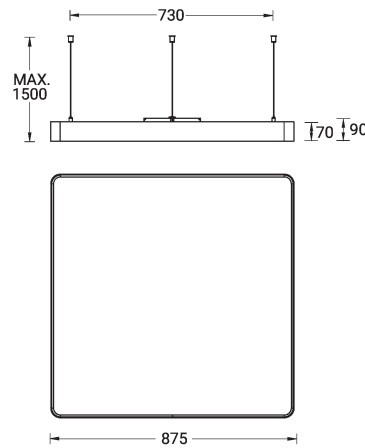

ARDEN 4 (ARD-90144)

Technical information

Material	Aluminium
Light source	6048 & 1536 LED
Power	237 W
Lumen	7924 lm
Driver option	Integral control gear
Driver	Constant current (CC)

Input voltage	220-240 V 50/60 Hz
Optic	O, P
Optic value	107°, 93°
Optic (2nd)	0
Optic (2nd) value	105°
CCT / CRI	RGBW30, RGBW40

Dimming type	Bluetooth
Product colours	Black, White, Matt Silver, Concrete - Urban, Softscape - Urban, Stone - Urban, Corten - Urban, Oak - Woodland, Walnut - Woodland, Pine - Woodland
Weight	12.5 kg
Operating temperature	-20 °C to 40 °C
Lens / Reflector / Optic	PMMA diffuser with Opal (UGR <19) and micro prismatic (UGR <13) options for better glare control
Variants (Bluetooth)	Compatible with EN/ IEC 60598-2-22: Suitable for emergency installations as central supply, non-maintained (Z0)

ARD-90144