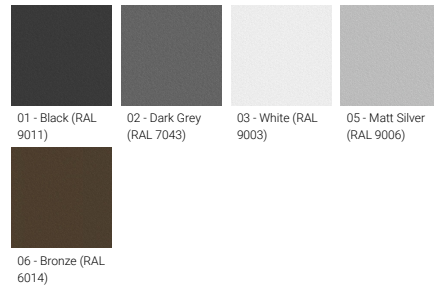

Optic

Product colour

Special finishes upon request

BILLUND 1 (BIU-90041)

Technical information

Material	Aluminium	CCT / CRI	2700K CRI70, 2700K CRI80, 3000K CRI70, 3000K CRI80, 4000K CRI70, 4000K CRI80	Cable	One IP68 connector supplied with 0.3 m of 3x1.0 sqmm outdoor cable
Light source	12 LED	Bug	B1-U0-G1, B2-U0-G0	Through wiring	Single cable entry
Power	28 W	ULR	<1%	Lens / Reflector / Optic	Clear toughened glass, High-efficiency polycarbonate lens
Lumen	2591 - 3633 lm	ULOR	<1%	MacAdam Ellipse	3 SDCM
Efficacy	93 - 130 lm/W	CIE flux code n°3	95, 96, 97, 98, 99	Lifetime L90B10 (hours)	> 90,000
Driver option	Integral control gear	Dimming type	On/Off, 1-10V, DALI	Lifetime L80B10 (hours)	> 90,000
Driver	Constant current (CC)	Product colours	Black, Dark Grey, White, Matt Silver, Bronze, Concrete - Urban, Softscape - Urban, Stone - Urban, Corten - Urban, Oak - Woodland, Walnut - Woodland, Pine - Woodland	Lifetime L80B50 (hours)	> 90,000
Input voltage	220-240 V 50/60 Hz			Variants (On/Off, 1-10V)	Compatible with EN/ IEC 60598-2-22: Suitable for emergency installations as central supply, non-maintained (Z0)
Optic	M, W, EW, T1, T2, T3, T4, ME, SCL	Weight	6.1 kg		
Optic value	31°, 56°, 106°x113°, 149°x72°, 137°x51°, 126°x89°, 103°x74°, 138°x56°, 151°x65°	Operating temperature	-20 °C to 40 °C		
		EPA (m2)	0.040		