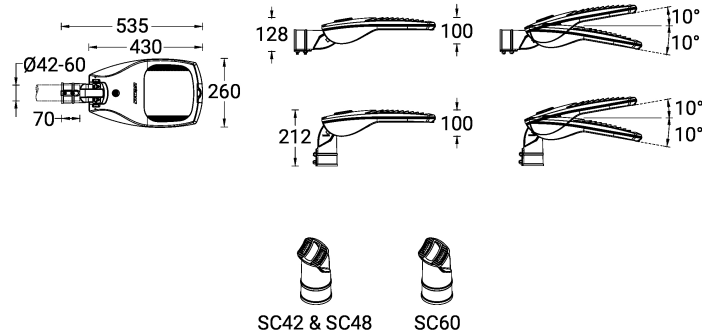

BILLUND 1 (BIU-90041)

Technical information

Material	Aluminium	CCT / CRI	2700K CRI70, 2700K CRI80, 3000K CRI70, 3000K CRI80, 4000K CRI70, 4000K CRI80	Cable	One IP68 connector supplied with 0.3 m of 3x1.0 sqmm outdoor cable	
Light source	12 LED	Bug	B1-U0-G1, B2-U0-G0	Through wiring	Single cable entry	
Power	28 W	ULR	<1%	Lens / Reflector / Optic	Clear toughened glass, High-efficiency polycarbonate lens	
Lumen	2591 - 3633 lm	ULOR	<1%	MacAdam Ellipse	3 SDCM	
Efficacy	93 - 130 lm/W	CIE flux code n°3	95, 96, 97, 98, 99	Lifetime L90B10 (hours)	> 90,000	
Driver option	Integral control gear	Dimming type	On/Off, 1-10V, DALI	Lifetime L80B10 (hours)	> 90,000	
Driver	Constant current (CC)	Product colours	Black, Dark Grey, White, Matt Silver, Bronze, Concrete - Urban, Softscape - Urban, Stone - Urban, Corten - Urban, Oak - Woodland, Walnut - Woodland, Pine - Woodland	Lifetime L80B50 (hours)	> 90,000	
Input voltage	220-240 V 50/60 Hz			Variants (On/Off, 1-10V)	Compatible with EN/ IEC 60598-2-22: Suitable for emergency installations as central supply, non-maintained (Z0)	
Optic	M, W, EW, T1, T2, T3, T4, ME, SCL	Weight	6.1 kg			
Optic value	31°, 56°, 106°x113°, 149°x72°, 137°x51°, 126°x89°, 103°x74°, 138°x56°, 151°x65°	Operating temperature	-20 °C to 40 °C			
		EPA (m2)	0.040			

BIU-90041