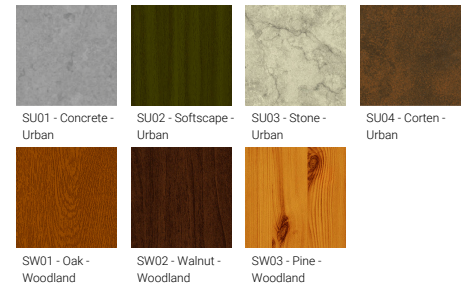

Optic

Product colour

Special finishes upon request

BILLUND 1 (BIU-90041)

Technical information

Material	Aluminium	CCT / CRI	2700K CRI70, 2700K CRI80, 3000K CRI70, 3000K CRI80, 4000K CRI70, 4000K CRI80	Cable	One IP68 connector supplied with 0.3 m of 3x1.0 sqmm outdoor cable
Light source	12 LED	Bug	B1-U0-G1, B2-U0-G0	Through wiring	Single cable entry
Power	28 W	ULR	<1%	Lens / Reflector / Optic	Clear toughened glass, High-efficiency polycarbonate lens
Lumen	2591 - 3633 lm	ULOR	<1%	MacAdam Ellipse	3 SDCM
Efficacy	93 - 130 lm/W	CIE flux code n°3	95, 96, 97, 98, 99	Lifetime L90B10 (hours)	> 90,000
Driver option	Integral control gear	Dimming type	On/Off, 1-10V, DALI	Lifetime L80B10 (hours)	> 90,000
Driver	Constant current (CC)	Product colours	Black, Dark Grey, White, Matt Silver, Bronze, Concrete - Urban, Softscape - Urban, Stone - Urban, Corten - Urban, Oak - Woodland, Walnut - Woodland, Pine - Woodland	Lifetime L80B50 (hours)	> 90,000
Input voltage	220-240 V 50/60 Hz			Variants (On/Off, 1-10V)	Compatible with EN/ IEC 60598-2-22: Suitable for emergency installations as central supply, non-maintained (Z0)
Optic	M, W, EW, T1, T2, T3, T4, ME, SCL	Weight	6.1 kg		
Optic value	31°, 56°, 106°x113°, 149°x72°, 137°x51°, 126°x89°, 103°x74°, 138°x56°, 151°x65°	Operating temperature	-20 °C to 40 °C		
		EPA (m2)	0.040		