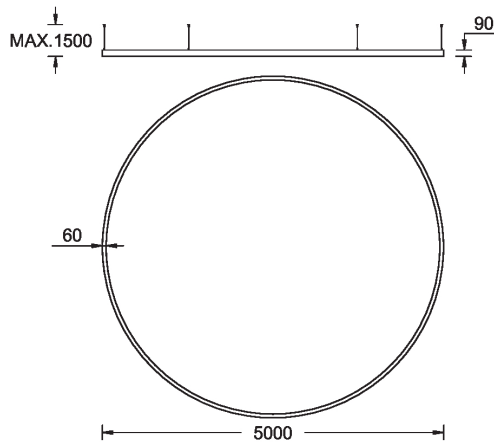

GAVLE 5 (GAV-90073)

Technical information

Material	Aluminium
Light source	5376 LED
Power	296 W
Lumen	8682 lm
Efficacy	29 lm/W
Driver option	Remote driver (included)

Driver	Constant current (CC)
Input voltage	220-240 V 50/60 Hz
Optic	0
Optic value	Opal
CCT / CRI	RGBW40
Dimming type	Bluetooth

Product colours	Black, White, Matt Silver, Concrete - Urban, Softscape - Urban, Stone - Urban, Corten - Urban, Oak - Woodland, Walnut - Woodland, Pine - Woodland
Weight	40.6 kg
Operating temperature	-20 °C to 40 °C
Variants (Bluetooth)	Compatible with EN/ IEC 60598-2-22: Suitable for emergency installations as central supply, non-maintained (Z0)

GAV-90073