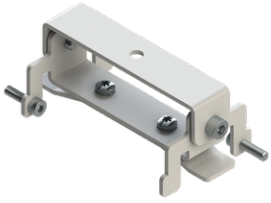

**GAVLE 5 (GAV-90073)**

**Product description**

Down - 60x90 mm - 5000 mm - RGBW

microPrim™

**Luminaire Structure**

- Extruded aluminium bended profile with powder coating
- Passive thermal management
- Stainless steel fasteners in grade 304 with zinc flake coating (ZFC)
- Opal PMMA diffuser (UGR <19) for glare control

- Remote driver (included)
- Stainless steel, adjustable, suspension (1.5 m) complete with electrical wires in white for mounting
- Up and down light distribution options
- Wireless control available through Bluetooth connection

GAV-90073

**GAVLE 5** (GAV-90073)**Accessory**

---

---

Ceiling-mounting bracket (60  
mm profile)  
**A81481**

---

---

Xpress wireless switch  
**A90591**