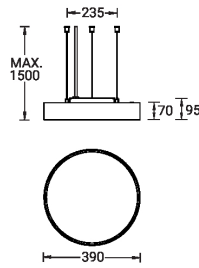

MALMO 4 (MAL-90114)

Technical information

Material	Aluminium
Light source	1104 & 128 LED
Power	74 W
Lumen	1532 lm
Driver option	Remote driver (included)
Driver	Constant current (CC)

Input voltage	220-240 V 50/60 Hz
Optic	O, P
Optic value	107°, 94°
Optic (2nd)	0
Optic (2nd) value	110°
CCT / CRI	RGBW30, RGBW40

Dimming type	Bluetooth
Product colours	Black, White, Matt Silver, Concrete - Urban, Softscape - Urban, Stone - Urban, Corten - Urban, Oak - Woodland, Walnut - Woodland, Pine - Woodland
Weight	3.0 kg
Operating temperature	-20 °C to 40 °C
Variants (Bluetooth)	Compatible with EN/ IEC 60598-2-22: Suitable for emergency installations as central supply, non-maintained (ZO)

MAL-90114