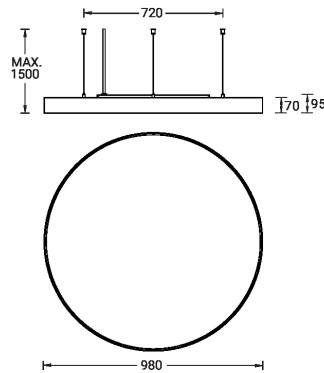

MALMO 4 (MAL-90143)

Technical information

Material	Aluminium
Light source	3744 & 588 LED
Power	246 W
Lumen	34792 lm
Driver option	Integral control gear
Driver	Constant current (CC)

Input voltage	220-240 V 50/60 Hz
Optic	O, P
Optic value	107°, 94°
Optic (2nd)	0
Optic (2nd) value	110°
CCT / CRI	TW (2700K - 6500K)

Dimming type	DALI
Product colours	Black, White, Matt Silver, Concrete - Urban, Softscape - Urban, Stone - Urban, Corten - Urban, Oak - Woodland, Walnut - Woodland, Pine - Woodland
Weight	13.9 kg
Operating temperature	-20 °C to 40 °C
Variants (DALI)	Compatible with EN/ IEC 60598-2-22: Suitable for emergency installations as central supply, non-maintained (Z0)

MAL-90143