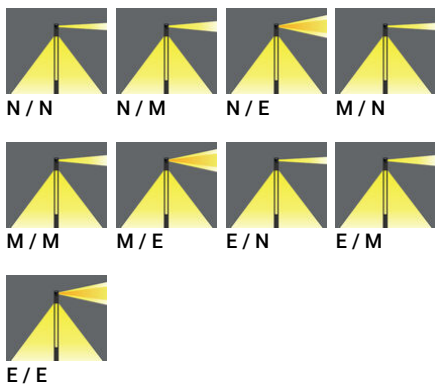

VANCOUVER 18 (VA-20134)

Product description

240x240 mm - 5180 mm - Decorative pattern type 2
(Optic) - 4 projectors (Optic 2nd) IP66 - RGBW

microPrim™

Luminaire Structure

- Die-cast aluminium housing
- Extruded aluminium column
- Pre-treated before powder coating ensuring high corrosion resistance
- Single cable entry
- One IP68 connector supplied with 0.3 m of 5x1.5 sqmm outdoor cable
- Stainless steel fasteners in grade 304 with zinc flake coating (ZFC)
- Durable silicone rubber gasket
- High-efficiency polycarbonate lens
- Clear toughened glass
- Integral control gear
- Maximum wind load resistance is 160 km/h
- Surge protection 10kV
- VANCOUVER luminaires with projectors on top and colder than 3000K CCT do not meet the IDA certification requirements

Optic

Product colour

Special finishes upon request

VANCOUVER 18 (VA-20134)

Technical information

Material	Aluminium
Light source	7 LED & 4 x 7 LED (Projectors)
Power	165 W
Lumen	4837 - 6558 lm
Efficacy	29 - 40 lm/W
Driver option	Integral control gear
Driver	Constant current (CC)
Input voltage	220-240 V 50/60 Hz
Optic	N, M, E

Optic value	21°, 35°, 48°x26°
Optic (2nd)	N, M, E
Optic (2nd) value	21°, 35°, 48°x26°
CCT / CRI	RGBW30, RGBW40
Bug	B1-U0-G0
Dimming type	DMX, DMX/RDM
Product colours	Black, Dark Grey, White, Matt Silver, Bronze, Concrete - Urban, Softscape - Urban, Stone - Urban, Corten - Urban, Oak - Woodland, Walnut - Woodland, Pine - Woodland
Weight	72.6 kg
Operating temperature	-20 °C to 40 °C

EPA (m2)	1.243
Cable	One IP68 connector supplied with 0.3 m of 5x1.5 sqmm outdoor cable
Through wiring	Single cable entry
Lens / Reflector / Optic	High-efficiency polycarbonate lens, Clear toughened glass
Lifetime L90B10 (hours)	> 15,000
Lifetime L80B10 (hours)	> 31,000
Lifetime L80B50 (hours)	> 34,000
Variants (DMX/RDM)	Compatible with EN/ IEC 60598-2-22: Suitable for emergency installations as central supply, non-maintained (Z0)