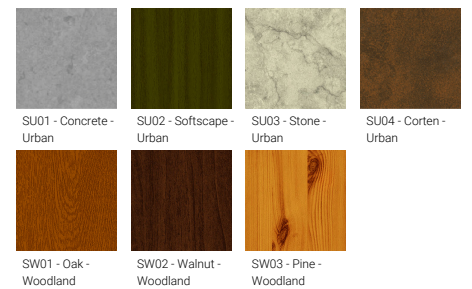

VANCOUVER 18 (VA-20134)

Product description

240x240 mm - 5180 mm - Decorative pattern type 2
(Optic) - 4 projectors (Optic 2nd) IP66 - RGBW

microPrim™

Luminaire Structure

- Die-cast aluminium housing
- Extruded aluminium column
- Pre-treated before powder coating ensuring high corrosion resistance
- Single cable entry
- One IP68 connector supplied with 0.3 m of 5x1.5 sqmm outdoor cable
- Stainless steel fasteners in grade 304 with zinc flake coating (ZFC)
- Durable silicone rubber gasket
- High-efficiency polycarbonate lens
- Clear toughened glass
- Integral control gear
- Maximum wind load resistance is 160 km/h
- Surge protection 10kV
- VANCOUVER luminaires with projectors on top and colder than 3000K CCT do not meet the IDA certification requirements

Optic

Product colour

Special finishes upon request

VANCOUVER 18 (VA-20134)

Technical information

Material	Aluminium
Light source	7 LED & 4 x 7 LED (Projectors)
Power	165 W
Lumen	4837 - 6558 lm
Efficacy	29 - 40 lm/W
Driver option	Integral control gear
Driver	Constant current (CC)
Input voltage	220-240 V 50/60 Hz
Optic	N, M, E

Optic value	21°, 35°, 48°x26°
Optic (2nd)	N, M, E
Optic (2nd) value	21°, 35°, 48°x26°
CCT / CRI	RGBW30, RGBW40
Bug	B1-U0-G0
Dimming type	DMX, DMX/RDM
Product colours	Black, Dark Grey, White, Matt Silver, Bronze, Concrete - Urban, Softscape - Urban, Stone - Urban, Corten - Urban, Oak - Woodland, Walnut - Woodland, Pine - Woodland
Weight	72.6 kg
Operating temperature	-20 °C to 40 °C