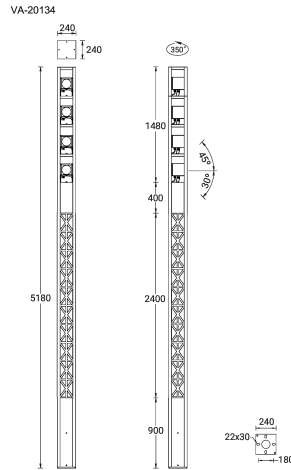

VANCOUVER 18 (VA-20134)

Product description

240x240 mm - 5180 mm - Decorative pattern type 2
(Optic) - 4 projectors (Optic 2nd) IP66 - RGBW

microPrim™

Luminaire Structure

- Die-cast aluminium housing
- Extruded aluminium column
- Pre-treated before powder coating ensuring high corrosion resistance
- Single cable entry
- One IP68 connector supplied with 0.3 m of 5x1.5 sqmm outdoor cable
- Stainless steel fasteners in grade 304 with zinc flake coating (ZFC)
- Durable silicone rubber gasket
- High-efficiency polycarbonate lens
- Clear toughened glass
- Integral control gear
- Maximum wind load resistance is 160 km/h
- Surge protection 10kV
- VANCOUVER luminaires with projectors on top and colder than 3000K CCT do not meet the IDA certification requirements

Optic

Product colour

Special finishes upon request

VANCOUVER 18 (VA-20134)

Technical information

Material	Aluminium
Light source	7 LED & 4 x 7 LED (Projectors)
Power	165 W
Lumen	4837 - 6558 lm
Efficacy	29 - 40 lm/W
Driver option	Integral control gear
Driver	Constant current (CC)
Input voltage	220-240 V 50/60 Hz
Optic	N, M, E

Optic value	21°, 35°, 48°x26°
Optic (2nd)	N, M, E
Optic (2nd) value	21°, 35°, 48°x26°
CCT / CRI	RGBW30, RGBW40
Bug	B1-U0-G0
Dimming type	DMX, DMX/RDM
Product colours	Black, Dark Grey, White, Matt Silver, Bronze, Concrete - Urban, Softscape - Urban, Stone - Urban, Corten - Urban, Oak - Woodland, Walnut - Woodland, Pine - Woodland
Weight	72.6 kg
Operating temperature	-20 °C to 40 °C

EPA (m2)	1.243
Cable	One IP68 connector supplied with 0.3 m of 5x1.5 sqmm outdoor cable
Through wiring	Single cable entry
Lens / Reflector / Optic	High-efficiency polycarbonate lens, Clear toughened glass
Lifetime L90B10 (hours)	> 15,000
Lifetime L80B10 (hours)	> 31,000
Lifetime L80B50 (hours)	> 34,000
Variants (DMX/RDM)	Compatible with EN/ IEC 60598-2-22: Suitable for emergency installations as central supply, non-maintained (Z0)