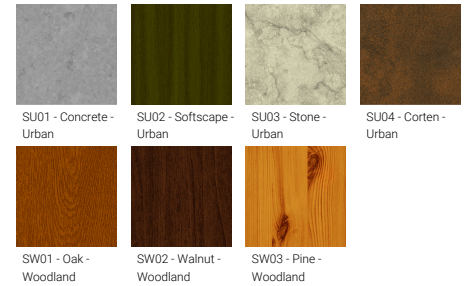

Optic

Product colour

Special finishes upon request

ARDEN 3 (ARD-80241)

Technical information

| | |
|----------------------|--------------------------|
| Material | Aluminium |
| Light source | 1512 LED |
| Power | 108 W |
| Lumen | 12630 - 14846 lm |
| Efficacy | 117 - 137 lm/W |
| Driver option | Remote driver (included) |
| Driver | Constant current (CC) |
| Input voltage | 220-240 V 50/60 Hz |
| Optic | O, P |

| | |
|--------------------------|---|
| Optic value | 108°, 93° |
| CCT / CRI | 3000K CRI80, 4000K CRI80 |
| Bug | B3-U0-G1, B3-U0-G2 |
| ULR | <1% |
| ULOR | <1% |
| CIE flux code n°3 | 96, 97 |
| Dimming type | On/Off, 1-10V, DALI |
| Product colours | Black, White, Matt Silver, Concrete - Urban, Softscape - Urban, Stone - Urban, Corten - Urban, Oak - Woodland, Walnut - Woodland, Pine - Woodland |
| Weight | 14.6 kg |