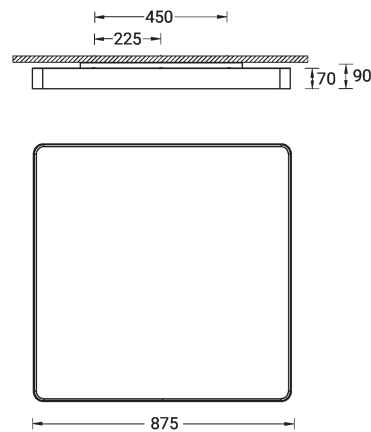

ARDEN 3 (ARD-80241)

Technical information

Material	Aluminium
Light source	1512 LED
Power	108 W
Lumen	12630 - 14846 lm
Efficacy	117 - 137 lm/W
Driver option	Remote driver (included)
Driver	Constant current (CC)
Input voltage	220-240 V 50/60 Hz
Optic	O, P

Optic value	108°, 93°
CCT / CRI	3000K CRI80, 4000K CRI80
Bug	B3-U0-G1, B3-U0-G2
ULR	<1%
ULOR	<1%
CIE flux code n°3	96, 97
Dimming type	On/Off, 1-10V, DALI
Product colours	Black, White, Matt Silver, Concrete - Urban, Softscape - Urban, Stone - Urban, Corten - Urban, Oak - Woodland, Walnut - Woodland, Pine - Woodland
Weight	14.6 kg

Operating temperature	-20 °C to 40 °C
Lens / Reflector / Optic	PMMA diffuser with Opal (UGR <19) and micro prismatic (UGR <13) options for better glare control
MacAdam Ellipse	3 SDCM
Lifetime L90B10 (hours)	> 23,000
Lifetime L80B10 (hours)	> 45,000
Lifetime L80B50 (hours)	> 50,000
Variants (On/Off, 1-10V, DALI)	Compatible with EN/ IEC 60598-2-22: Suitable for emergency installations as central supply, non-maintained (Z0)

ARD-80241