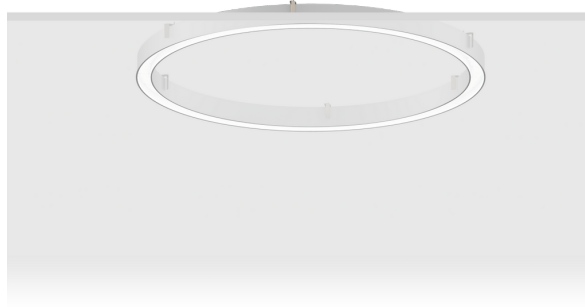

GAVLE 1 (GAV-80003)

Product description

Down - 70x90 mm - 500 mm - RGBW

microPrim™

Luminaire Structure

- Extruded aluminium bended profile with powder coating
- Passive thermal management
- Stainless steel fasteners in grade 304 with zinc flake coating (ZFC)
- Opal PMMA diffuser (UGR <19) for glare control
- Integral control gear
- Stainless steel brackets and screws for mounting
- Wireless control available through Bluetooth connection
- Daylight and occupancy sensor options
- Down light distribution only

Optic

0

Product colour

01 - Black (RAL 9011) 03 - White (RAL 9003) 05 - Matt Silver (RAL 9006)

Special finishes upon request

SU01 - Concrete - Urban SU02 - Softscape - Urban SU03 - Stone - Urban SU04 - Corten - Urban

SW01 - Oak - Woodland SW02 - Walnut - Woodland SW03 - Pine - Woodland

GAVLE 1 (GAV-80003)

Technical information

Material	Aluminium
Light source	384 LED
Power	27 W
Lumen	859 lm
Efficacy	32 lm/W
Driver option	Integral control gear