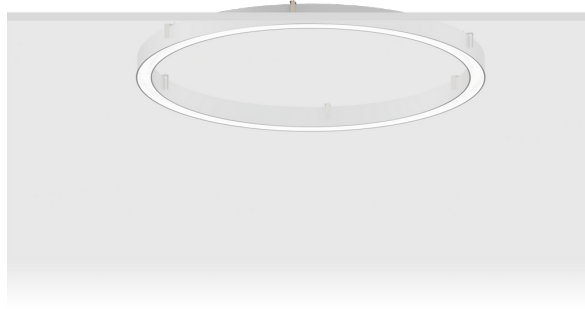

GAVLE 2 (GAV-80313)

Product description

Down - 110x90 mm - 1000 mm - RGBW

microPrim™

Luminaire Structure

- Extruded aluminium bended profile with powder coating
- Passive thermal management
- Stainless steel fasteners in grade 304 with zinc flake coating (ZFC)
- Opal PMMA diffuser (UGR <19) for glare control
- Integral control gear
- Stainless steel brackets and screws for mounting
- Wireless control available through Bluetooth connection
- Daylight and occupancy sensor options
- Down light distribution only

Optic

0

Product colour

01 - Black (RAL 9011) 03 - White (RAL 9003) 05 - Matt Silver (RAL 9006)

Special finishes upon request

SU01 - Concrete - Urban SU02 - Softscape - Urban SU03 - Stone - Urban SU04 - Corten - Urban

SW01 - Oak - Woodland SW02 - Walnut - Woodland SW03 - Pine - Woodland

GAVLE 2 (GAV-80313)

Technical information

Material	Aluminium
Light source	2688 LED
Power	93 W
Lumen	3470 lm
Efficacy	37 lm/W
Driver option	Integral control gear