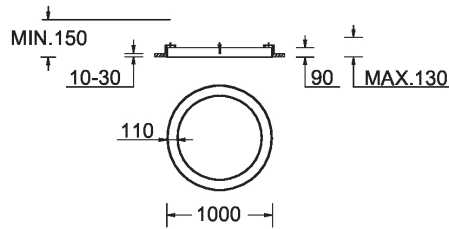

GAVLE 2 (GAV-80313)

Technical information

Material	Aluminium
Light source	2688 LED
Power	93 W
Lumen	3470 lm
Efficacy	37 lm/W
Driver option	Integral control gear

Driver	Constant current (CC)
Input voltage	220-240 V 50/60 Hz
Optic	0
Optic value	106°
CCT / CRI	RGBW30, RGBW40
Dimming type	Bluetooth

Product colours	Black, White, Matt Silver, Concrete - Urban, Softscape - Urban, Stone - Urban, Corten - Urban, Oak - Woodland, Walnut - Woodland, Pine - Woodland
Weight	8.7 kg
Operating temperature	-20 °C to 40 °C
Variants (Bluetooth)	Compatible with EN/ IEC 60598-2-22: Suitable for emergency installations as central supply, non-maintained (Z0)

Gavle 1000