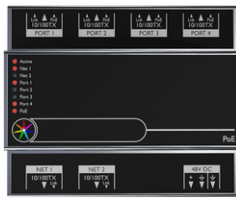

NYBRO 4 (NYB-80346)

Product description

Down - 60x80 mm - 1754 mm - Trimless - RGBW

microPrim™

Luminaire Structure

- Die-cast aluminium end-caps and extruded aluminium profile with powder coating
- Passive thermal management
- Stainless steel fasteners in grade 304 with zinc flake coating (ZFC)
- PMMA diffuser with Opal (UGR <19) and micro prismatic (UGR <13) options for better glare control

NYB-80346

NYBRO 4 (NYB-80346)

Accessory

Continuous-coupler bracket
(60/70 mm Down & 60 mm
Down & Up profile)
A81581

Xpress wireless switch
A90591

SLESA-U9, DMX Controller 256
CH
A60491

SLESA-U11, DMX Controller
1024 CH
A66891

TPC (Touch Panel Controller) &
EXT (Extension) 1 Universe
A64491

PoE Connect
A64591

TPC Touch Screen & LPC
Controller DMX 2 Universe
A64691

DMX/RDM Splitter - 1 channel
input, 4 channels output
A64791

Cloud Remote Management
A64991

STICK-KE2, DMX Controller 1024
CH
A65091

TPS Touch Panel Station
A65191

LPCX (Lighting Playback
Controller X)
A66991

EDN 10 (Ethernet Data Node 10
Universes)
A65391

DMX splitter & amplifier within
an IP65 box
A63991