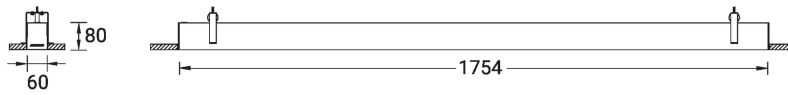

NYBRO 4 (NYB-80346)

Technical information

Material	Aluminium	Driver option	Integral control gear	CCT / CRI	RGBW40
Light source	228	Driver	Constant current (CC)	Dimming type	Bluetooth
Power	63 W	Input voltage	220-240 V 50/60 Hz	Product colours	Black, White, Matt Silver, Concrete - Urban, Softscape - Urban, Stone - Urban, Corten - Urban, Oak - Woodland, Walnut - Woodland, Pine - Woodland
Lumen	3000 lm	Optic	O, P		
Efficacy	48 lm/W	Optic value	Opal, Micro-prismatic		
				Weight	5.3 kg
				Operating temperature	-20 °C to 40 °C

NYB-80346