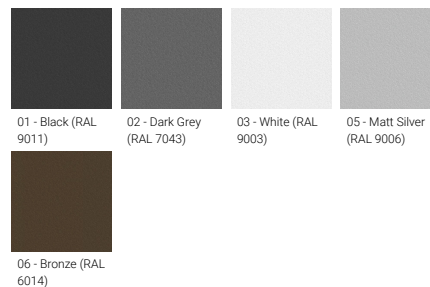

Optic

Product colour

Special finishes upon request

ODESSA 24 (OD-21096)

Technical information

Material	Aluminium
Light source	4 x 7 LED
Power	132 W
Lumen	4768 - 5688 lm
Efficacy	36 - 43 lm/W
Driver option	Integral control gear
Driver	Constant current (CC)

Input voltage	220-240 V 50/60 Hz
Optic	N, M, E
Optic value	20°, 34°, 24° x 49°
CCT / CRI	RGBW30, RGBW40
Dimming type	DMX, DMX/RDM
Product colours	Black, Dark Grey, White, Matt Silver, Bronze, Concrete - Urban, Softscape - Urban, Stone - Urban, Corten - Urban, Oak - Woodland, Walnut - Woodland, Pine - Woodland
Weight	122.5 kg