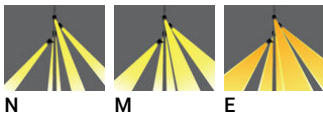

ODESSA 24 (OD-21096)

Product description

Large - Supplied with specific 8 m cylindrical, tapered galvanised steel pole: SPT180176-OD - RGBW

microPrim™

Luminaire Structure

- Die-cast aluminium housing
- Pre-treated before powder coating ensuring high corrosion resistance
- Single cable entry, through wiring upon request
- One cable gland supplied with 2 m of 5x1.5 sqmm outdoor cable
- Stainless steel fasteners in grade 304 with zinc flake coating (ZFC)
- Durable silicone rubber gasket
- High-efficiency PMMA lens
- Clear toughened glass
- Integral control gear
- Maximum wind load resistance is 160 km/h
- RGBW available upon request

Optic

Product colour

Special finishes upon request

ODESSA 24 (OD-21096)

Technical information

Material	Aluminium
Light source	4 x 7 LED
Power	132 W
Lumen	4768 - 5688 lm
Efficacy	36 - 43 lm/W
Driver option	Integral control gear
Driver	Constant current (CC)

Input voltage	220-240 V 50/60 Hz
Optic	N, M, E
Optic value	20°, 34°, 24° x 49°
CCT / CRI	RGBW30, RGBW40
Dimming type	DMX, DMX/RDM
Product colours	Black, Dark Grey, White, Matt Silver, Bronze, Concrete - Urban, Softscape - Urban, Stone - Urban, Corten - Urban, Oak - Woodland, Walnut - Woodland, Pine - Woodland
Weight	122.5 kg