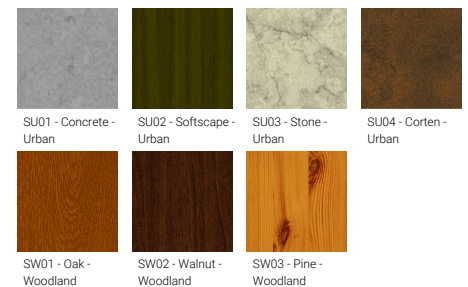

ODESSA 24 (OD-21096)

Product description

Large - Supplied with specific 8 m cylindrical, tapered galvanised steel pole: SPT180176-OD - RGBW

microPrim™

Luminaire Structure

- Die-cast aluminium housing
- Pre-treated before powder coating ensuring high corrosion resistance
- Single cable entry, through wiring upon request
- One cable gland supplied with 2 m of 5x1.5 sqmm outdoor cable
- Stainless steel fasteners in grade 304 with zinc flake coating (ZFC)
- Durable silicone rubber gasket
- High-efficiency PMMA lens
- Clear toughened glass
- Integral control gear
- Maximum wind load resistance is 160 km/h
- RGBW available upon request

Optic

Product colour

Special finishes upon request

ODESSA 24 (OD-21096)

Technical information

Material	Aluminium
Light source	4 x 7 LED
Power	132 W
Lumen	4768 - 5688 lm
Efficacy	36 - 43 lm/W
Driver option	Integral control gear
Driver	Constant current (CC)

Input voltage	220-240 V 50/60 Hz
Optic	N, M, E
Optic value	20°, 34°, 24° x 49°
CCT / CRI	RGBW30, RGBW40
Dimming type	DMX, DMX/RDM
Product colours	Black, Dark Grey, White, Matt Silver, Bronze, Concrete - Urban, Softscape - Urban, Stone - Urban, Corten - Urban, Oak - Woodland, Walnut - Woodland, Pine - Woodland
Weight	122.5 kg