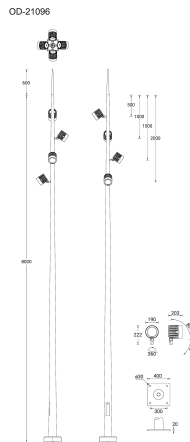

ODESSA 24 (OD-21096)

Product description

Large - Supplied with specific 8 m cylindrical, tapered galvanised steel pole: SPT180176-OD - RGBW

microPrim™

Luminaire Structure

- Die-cast aluminium housing
- Pre-treated before powder coating ensuring high corrosion resistance
- Single cable entry, through wiring upon request
- One cable gland supplied with 2 m of 5x1.5 sqmm outdoor cable
- Stainless steel fasteners in grade 304 with zinc flake coating (ZFC)
- Durable silicone rubber gasket
- High-efficiency PMMA lens
- Clear toughened glass
- Integral control gear
- Maximum wind load resistance is 160 km/h
- RGBW available upon request

Optic

Product colour

Special finishes upon request

ODESSA 24 (OD-21096)

Technical information

Material	Aluminium
Light source	4 x 7 LED
Power	132 W
Lumen	4768 - 5688 lm
Efficacy	36 - 43 lm/W
Driver option	Integral control gear
Driver	Constant current (CC)

Operating temperature	-20 °C to 40 °C
Cable	One cable gland supplied with 2 m of 5x1.5 sqmm outdoor cable
Through wiring	Single cable entry, through wiring upon request
Lens / Reflector / Optic	High-efficiency PMMA lens, Clear toughened glass
Variants (DMX, DMX/RDM)	Compatible with EN/ IEC 60598-2-22: Suitable for emergency installations as central supply, non-maintained (Z0)

4 m - Cylindrical, tapered
galvanised steel pole for
ODESSA
SPT140118-OD