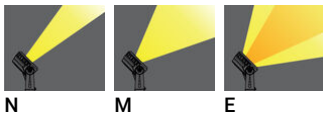

**QUANTUM 1 (QA-50004)**

**Product description**

Small - RGBW

microVos microPrim™

**Luminaire Structure**

- Die-cast aluminium housing
- Pre-treated before powder coating ensuring high corrosion resistance
- Single cable entry, through wiring upon request
- Three IP68 connectors supplied with 0.2 m of 3x1.0 sqmm outdoor cable and 2x0.2 m of 2x0.5 sqmm outdoor shielded cable
- Stainless steel fasteners in grade 304 with zinc flake coating (ZFC)
- Durable silicone rubber gasket
- High-efficiency PMMA lens
- Clear toughened glass
- Integral control gear

**Optic**

**Product colour**

**Special finishes upon request**

**QUANTUM 1 (QA-50004)**

**Technical information**

<b>Material</b>	Aluminium
<b>Light source</b>	7 LED
<b>Power</b>	33 W
<b>Lumen</b>	1113 - 1432 lm
<b>Efficacy</b>	11 - 14 lm/W
<b>Driver option</b>	Integral control gear
<b>Driver</b>	Constant current (CC)
<b>Input voltage</b>	220-240 V 50/60 Hz
<b>Optic</b>	N, M, E
<b>Optic value</b>	21°, 35°, 26° x 48°

<b>Cable</b>	Three IP68 connectors supplied with 0.2 m of 3x1.0 sqmm outdoor cable and 2x0.2 m of 2x0.5 sqmm outdoor shielded cable
<b>Through wiring</b>	Single cable entry, through wiring upon request
<b>Lens / Reflector / Optic</b>	High-efficiency PMMA lens, Clear toughened glass
<b>MacAdam Ellipse</b>	3 SDCM
<b>Lifetime L90B10 (hours)</b>	> 109,000
<b>Lifetime L80B10 (hours)</b>	> 109,000
<b>Lifetime L80B50 (hours)</b>	> 109,000
<b>Variants (DMX/RDM)</b>	Compatible with EN/ IEC 60598-2-22: Suitable for emergency installations as central supply, non-maintained (Z0)