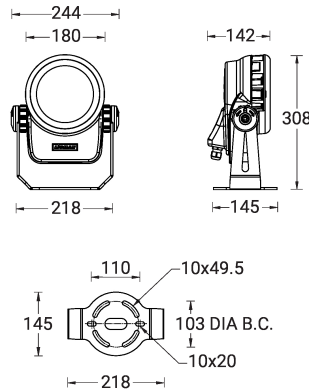

QUANTUM 1 (QA-50004)

Technical information

Material	Aluminium
Light source	7 LED
Power	33 W
Lumen	1113 - 1432 lm
Efficacy	11 - 14 lm/W
Driver option	Integral control gear
Driver	Constant current (CC)
Input voltage	220-240 V 50/60 Hz
Optic	N, M, E
Optic value	21°, 35°, 26° x 48°

CCT / CRI	RGBW30, RGBW40
Bug	B1-U0-G0, B1-U1-G0
ULR	<1%
ULOR	<1%
CIE flux code n°3	100
Dimming type	DMX, DMX/RDM
Product colours	Black, Dark Grey, White, Matt Silver, Bronze, Concrete - Urban, Softscape - Urban, Stone - Urban, Corten - Urban, Oak - Woodland, Walnut - Woodland, Pine - Woodland
Weight	4.0 kg
Operating temperature	-20 °C to 40 °C
EPA (m2)	0.075

Cable	Three IP68 connectors supplied with 0.2 m of 3x1.0 sqmm outdoor cable and 2x0.2 m of 2x0.5 sqmm outdoor shielded cable
Through wiring	Single cable entry, through wiring upon request
Lens / Reflector / Optic	High-efficiency PMMA lens, Clear toughened glass
MacAdam Ellipse	3 SDCM
Lifetime L90B10 (hours)	> 109,000
Lifetime L80B10 (hours)	> 109,000
Lifetime L80B50 (hours)	> 109,000
Variants (DMX/RDM)	Compatible with EN/ IEC 60598-2-22: Suitable for emergency installations as central supply, non-maintained (Z0)

QA-50004