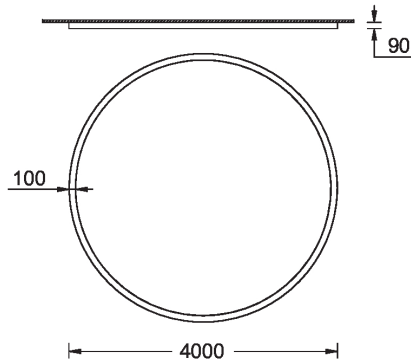

GAVLE 4 (GAV-80462)

Technical information

Material	Aluminium
Light source	5376 LED
Power	345 W
Lumen	41725 lm
Efficacy	121 lm/W
Driver option	Integral control gear

Driver	Constant current (CC)
Input voltage	220-240 V 50/60 Hz
Optic	0
Optic value	102°
CCT / CRI	TW (2700K - 6500K)
Dimming type	DALI

Product colours	Black, White, Matt Silver, Concrete - Urban, Softscape - Urban, Stone - Urban, Corten - Urban, Oak - Woodland, Walnut - Woodland, Pine - Woodland
Weight	42.8 kg
Operating temperature	-20 °C to 40 °C
Variants (DALI)	Compatible with EN/ IEC 60598-2-22: Suitable for emergency installations as central supply, non-maintained (Z0)

GAV-80462