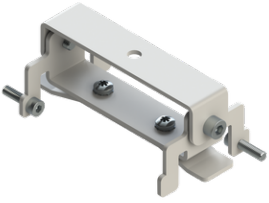

GAVLE 4 (GAV-80462)

Accessory

Ceiling-mounting bracket (60 mm profile)
A81481