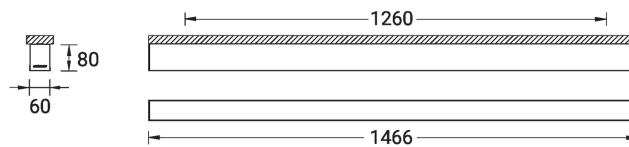

NYBRO 6 (NYB-80634)

Technical information

Material	Aluminium
Light source	168 LED
Power	44 W
Lumen	5000 lm
Efficacy	114 lm/W
Driver option	Integral control gear
Driver	Constant current (CC)

Input voltage	220-240 V 50/60 Hz
Optic	O, P
Optic value	Opal, Micro-prismatic
CCT / CRI	3000K CRI80, 4000K CRI80
Dimming type	DALI
Product colours	Black, White, Matt Silver, Concrete - Urban, Softscape - Urban, Stone - Urban, Corten - Urban, Oak - Woodland, Walnut - Woodland, Pine - Woodland
Weight	4.6 kg

Operating temperature	-20 °C to 40 °C
MacAdam Ellipse	3 SDCM
Lifetime L90B10 (hours)	> 23,000
Lifetime L80B10 (hours)	> 45,000
Lifetime L80B50 (hours)	> 50,000
Variants (DALI)	Compatible with EN/ IEC 60598-2-22: Suitable for emergency installations as central supply, non- maintained (Z0)

NYB-80634