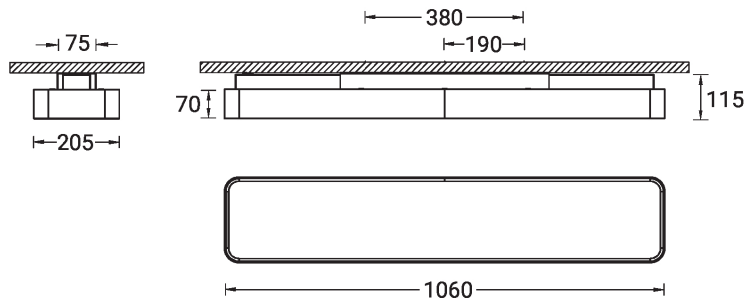

PITTSFIELD 3 (PIT-80213)

Technical information

Material	Aluminium	Input voltage	220-240 V 50/60 Hz	MacAdam Ellipse	3 SDCM
Light source	864 LED	Optic	O, P	Lifetime L90B10 (hours)	> 23,000
Power	43 W	CCT / CRI	TW (2700K - 6500K)	Lifetime L80B10 (hours)	> 45,000
Lumen	5444 lm	Dimming type	DALI	Lifetime L80B50 (hours)	> 50,000
Efficacy	101 lm/W	Product colours	Black, White, Matt Silver, Concrete - Urban, Softscape - Urban, Stone - Urban, Corten - Urban, Oak - Woodland, Walnut - Woodland, Pine - Woodland	Variants (DALI)	Compatible with EN/ IEC 60598-2-22: Suitable for emergency installations as central supply, non-maintained (Z0)
Driver option	Integral control gear				
Driver	Constant current (CC)				
		Weight	5.6 kg		
		Operating temperature	-20 °C to 40 °C		

PIT-80213