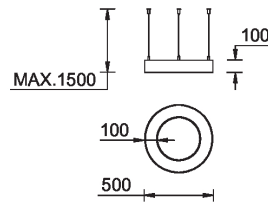

GAVLE 6 (GAV-90303)

Technical information

Material	Aluminium
Light source	1152 & 1152 LED
Power	82 W
Lumen	3023 lm
Efficacy	37 lm/W
Driver option	Remote driver (included)

Driver	Constant current (CC)
Input voltage	220-240 V 50/60 Hz
Optic	O
Optic value	Opal
Optic (2nd)	O
Optic (2nd) value	Opal

CCT / CRI	RGBW40
Dimming type	Bluetooth
Product colours	Black, White, Matt Silver, Concrete - Urban, Softscape - Urban, Stone - Urban, Corten - Urban, Oak - Woodland, Walnut - Woodland, Pine - Woodland
Weight	5.5 kg
Operating temperature	-20 °C to 40 °C
Variants (Bluetooth)	Compatible with EN/ IEC 60598-2-22: Suitable for emergency installations as central supply, non-maintained (Z0)

Gavle 500