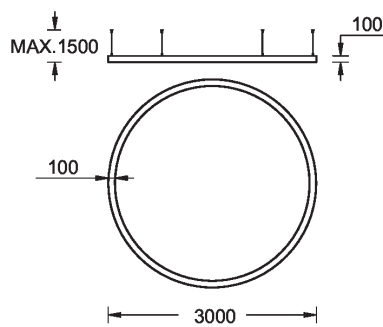

GAVLE 6 (GAV-90354)

Technical information

Material	Aluminium
Light source	7680 & 7680 LED
Power	534 W
Lumen	21001 lm
Efficacy	39 lm/W
Driver option	Integral control gear

Driver	Constant current (CC)
Input voltage	220-240 V 50/60 Hz
Optic	0
Optic value	102°
CCT / CRI	RGBW30, RGBW40
Dimming type	DMX, DMX/RDM

Product colours	Black, White, Matt Silver, Concrete - Urban, Softscape - Urban, Stone - Urban, Corten - Urban, Oak - Woodland, Walnut - Woodland, Pine - Woodland
Weight	38.2 kg
Operating temperature	-20 °C to 40 °C
Variants (DMX/RDM)	Compatible with EN/ IEC 60598-2-22: Suitable for emergency installations as central supply, non-maintained (Z0)

GAV-90354