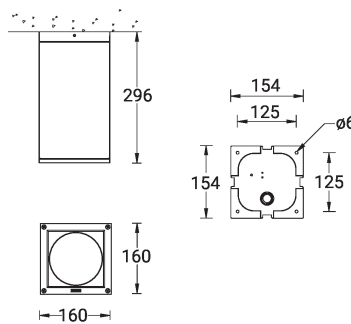

JET 42 (JE-80061)

Technical information

Material	Aluminium
Light source	1 COB
Power	35 W
Lumen	3289 - 4094 lm
Efficacy	94 - 117 lm/W
Driver option	Integral control gear
Driver	Constant current (CC)
Input voltage	220-240 V 50/60 Hz
Optic	N, M, W, VW

Optic value	18°, 24°, 41°, 73°
CCT / CRI	2700K CRI80, 3000K CRI80, 4000K CRI80
Bug	B2-U0-G0, B3-U0-G0
ULR	<1%
ULOR	<1%
CIE flux code n°3	100
Dimming type	On/Off, 1-10V, DALI
Product colours	Black, Dark Grey, White, Matt Silver, Bronze, Concrete - Urban, Softscape - Urban, Stone - Urban, Corten - Urban, Oak - Woodland, Walnut - Woodland, Pine - Woodland
Weight	3.9 kg

Operating temperature	-20 °C to 50 °C
Through wiring	Single cable entry
Lens / Reflector / Optic	High-efficiency optical reflector, Clear toughened glass
MacAdam Ellipse	3 SDCM
Lifetime L90B10 (hours)	> 50,700
Lifetime L80B10 (hours)	> 63,500
Lifetime L80B50 (hours)	> 63,500
Variants (1-10V, DALI)	Compatible with EN/ IEC 60598-2-22: Suitable for emergency installations as central supply, non-maintained (Z0)

JE-80061