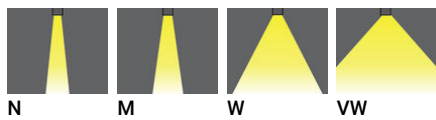

**JET 42** (JE-80061)

**Product description**

160x160 mm - 296 mm - Square

**Luminaire Structure**

- Die-cast aluminium housing
- Pre-treated before powder coating ensuring high corrosion resistance
- Single cable entry
- Stainless steel fasteners in grade 304 with zinc flake coating (ZFC)
- Durable silicone rubber gasket
- High-efficiency optical reflector
- Clear toughened glass
- Integral control gear
- Optional surface mounting box for easy wiring or conduit connection when wiring from behind is not possible

**Optic**

**Product colour**

**Special finishes upon request**

**JET 42** (JE-80061)

**Technical information**

<b>Material</b>	Aluminium
<b>Light source</b>	1 COB
<b>Power</b>	35 W
<b>Lumen</b>	3289 - 4094 lm
<b>Efficacy</b>	94 - 117 lm/W
<b>Driver option</b>	Integral control gear
<b>Driver</b>	Constant current (CC)
<b>Input voltage</b>	220-240 V 50/60 Hz
<b>Optic</b>	N, M, W, VW

<b>Optic value</b>	18°, 24°, 41°, 73°
<b>CCT / CRI</b>	2700K CRI80, 3000K CRI80, 4000K CRI80
<b>Bug</b>	B2-U0-G0, B3-U0-G0
<b>ULR</b>	<1%
<b>ULOR</b>	<1%
<b>CIE flux code n°3</b>	100
<b>Dimming type</b>	On/Off, 1-10V, DALI
<b>Product colours</b>	Black, Dark Grey, White, Matt Silver, Bronze, Concrete - Urban, Softscape - Urban, Stone - Urban, Corten - Urban, Oak - Woodland, Walnut - Woodland, Pine - Woodland
<b>Weight</b>	3.9 kg