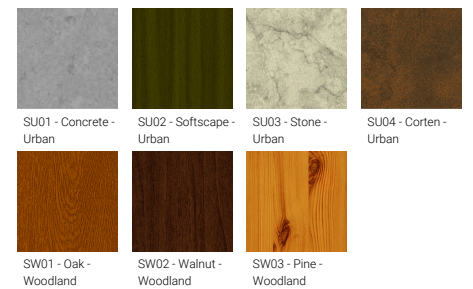

Special finishes upon request