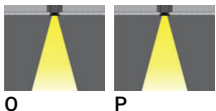

**NYBRO 4 (NYB-80337)**

**Product description**

Down - 60x80 mm - 1466 mm - Trimless - RGBW DMXX

microPrim™

**Luminaire Structure**

- Die-cast aluminium end-caps and extruded aluminium profile with powder coating
- Passive thermal management
- Stainless steel fasteners in grade 304 with zinc flake coating (ZFC)
- PMMA diffuser with Opal (UGR <19) and micro prismatic (UGR <13) options for better glare control

- Integral control gear
- Stainless steel brackets and screws for mounting
- Down light distribution only
- Wireless control available through Bluetooth connection

- Daylight and occupancy sensor options
- Emergency module (1 or 3 hours) is available upon request with 3 options (BASIC, SELF-TEST, PRO-DALI)

**Optic**

**Product colour**

01 - Black (RAL 9011)    03 - White (RAL 9003)    05 - Matt Silver (RAL 9006)

**Special finishes upon request**

SU01 - Concrete - Urban    SU02 - Softscape - Urban    SU03 - Stone - Urban    SU04 - Corten - Urban