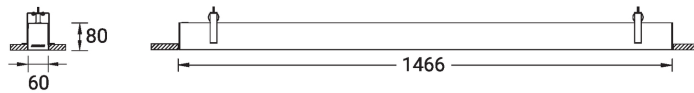

NYBRO 4 (NYB-80337)

Technical information

Material	Aluminium	Input voltage	220-240 V 50/60 Hz	Dimming type	DMX, DMX/RDM
Light source	240 LED	Optic	O, P	Product colours	Black, White, Matt Silver, Concrete - Urban, Softscape - Urban, Stone - Urban, Corten - Urban, Oak - Woodland, Walnut - Woodland, Pine - Woodland
Power	53 W	CCT / CRI	RGBW40		
Lumen	2500 lm	Bug	B1-U0-G0		
Efficacy	89 lm/W	ULR	0%	Weight	4.5 kg
Driver option	Integral control gear	ULOR	0%	Operating temperature	-20 °C to 40 °C
Driver	Constant current (CC)	CIE flux code n°3	96, 98	Variants (DMX/RDM)	Compatible with EN/ IEC 60598-2-22: Suitable for emergency installations as central supply, non-maintained (Z0)

NYB-80337