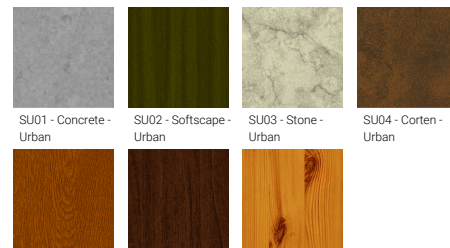

Special finishes upon request