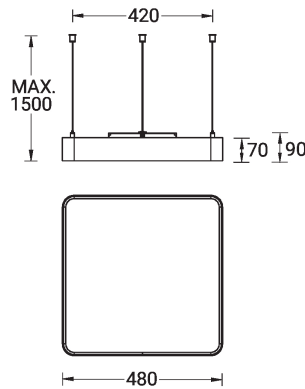

ARDEN 4 (ARD-90023)

Technical information

Material	Aluminium
Light source	960 LED
Power	48 W
Lumen	5281 - 5951 lm
Efficacy	110 - 124 lm/W
Driver option	Integral control gear
Driver	Constant current (CC)
Input voltage	220-240 V 50/60 Hz
Optic	O, P

Optic value	108°, 93°
CCT / CRI	TW (2700K - 6500K)
Bug	B2-U0-G1
ULR	<1%
ULOR	<1%
CIE flux code n°3	96, 97
Dimming type	DALI
Product colours	Black, White, Matt Silver, Concrete - Urban, Softscape - Urban, Stone - Urban, Corten - Urban, Oak - Woodland, Walnut - Woodland, Pine - Woodland
Weight	4.7 kg

Operating temperature	-20 °C to 40 °C
Lens / Reflector / Optic	PMMA diffuser with Opal (UGR <19) and micro prismatic (UGR <13) options for better glare control
MacAdam Ellipse	3 SDCM
Lifetime L90B10 (hours)	> 23,000
Lifetime L80B10 (hours)	> 45,000
Lifetime L80B50 (hours)	> 50,000
Variants (DALI)	Compatible with EN/ IEC 60598-2-22: Suitable for emergency installations as central supply, non-maintained (Z0)

ARD-90023