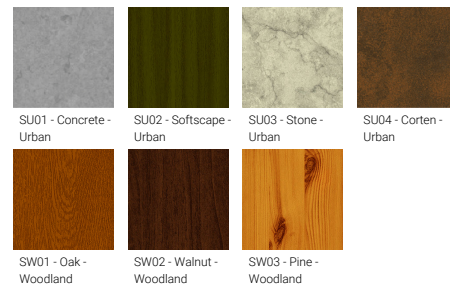

Special finishes upon request