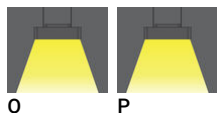

MALMO 4 (MAL-90015)

Product description

Down - 390 mm - RGBW DMX

microPrim™

Luminaire Structure

- Extruded aluminium bended profile with powder coating
- Passive thermal management
- Stainless steel fasteners in grade 304 with zinc flake coating (ZFC)
- PMMA diffuser with Opal (UGR <19) and micro prismatic (UGR <13) options for better glare control

- Remote driver (included)
- Stainless steel, adjustable, suspension (1.5 m) complete with electrical wires in white for mounting
- Up and down light distribution options
- Wireless control available through Bluetooth connection

- Daylight and occupancy sensor options
- Emergency module (1 or 3 hours) is available upon request with 3 options (BASIC, SELF-TEST, PRO-DALI)

Optic

Product colour

Special finishes upon request