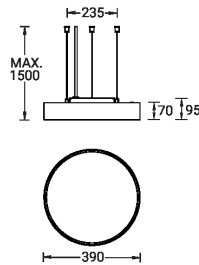

MALMO 4 (MAL-90015)

Technical information

Material	Aluminium
Light source	1104 LED
Power	55 W
Lumen	1494 lm
Efficacy	26 lm/W
Driver option	Remote driver (included)

Driver	Constant current (CC)
Input voltage	220-240 V 50/60 Hz
Optic	O, P
Optic value	107°, 94°
CCT / CRI	RGBW40
Dimming type	DMX, DMX/RDM

Product colours	Black, White, Matt Silver, Concrete - Urban, Softscape - Urban, Stone - Urban, Corten - Urban, Oak - Woodland, Walnut - Woodland, Pine - Woodland
Weight	2.6 kg
Operating temperature	-20 °C to 40 °C
Variants (DMX/RDM)	Compatible with EN/ IEC 60598-2-22: Suitable for emergency installations as central supply, non-maintained (Z0)

MAL-90015