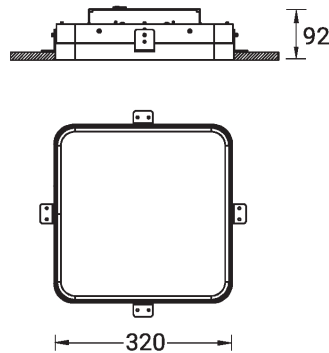

ARDEN 2 (ARD-80102)

Technical information

Material	Aluminium
Light source	168 LED
Power	21 W
Lumen	2133 - 2445 lm
Efficacy	102 - 116 lm/W
Driver option	Integral control gear
Driver	Constant current (CC)
Input voltage	220-240 V 50/60 Hz
Optic	O, P

Optic value	108°, 93°
CCT / CRI	3000K CRI80, 4000K CRI80
Bug	B1-U0-G1
ULR	<1%
ULOR	<1%
CIE flux code n°3	96, 97
Dimming type	On/Off, 1-10V, DALI
Product colours	Black, White, Matt Silver, Concrete - Urban, Softscape - Urban, Stone - Urban, Corten - Urban, Oak - Woodland, Walnut - Woodland, Pine - Woodland
Weight	2.3 kg

Operating temperature	-20 °C to 40 °C
Lens / Reflector / Optic	PMMA diffuser with Opal (UGR <19) and micro prismatic (UGR <13) options for better glare control
MacAdam Ellipse	3 SDCM
Lifetime L90B10 (hours)	> 23,000
Lifetime L80B10 (hours)	> 45,000
Lifetime L80B50 (hours)	> 50,000
Variants (On/Off, 1-10V, DALI)	Compatible with EN/ IEC 60598-2-22: Suitable for emergency installations as central supply, non-maintained (Z0)

ARD-80102