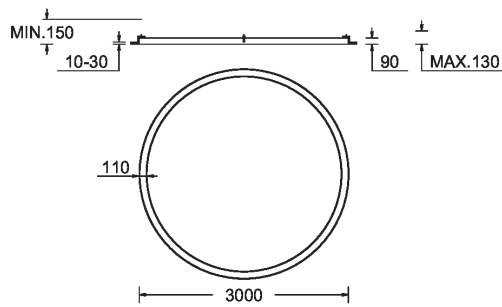

GAVLE 2 (GAV-80354)

Technical information

Material	Aluminium
Light source	7680 LED
Power	267 W
Lumen	10311 lm
Efficacy	39 lm/W
Driver option	Integral control gear

Driver	Constant current (CC)
Input voltage	220-240 V 50/60 Hz
Optic	0
Optic value	102°
CCT / CRI	RGBW30, RGBW40
Dimming type	DMX, DMX/RDM

Product colours	Black, White, Matt Silver, Concrete - Urban, Softscape - Urban, Stone - Urban, Corten - Urban, Oak - Woodland, Walnut - Woodland, Pine - Woodland
Weight	35.7 kg
Operating temperature	-20 °C to 40 °C
Variants (DMX/RDM)	Compatible with EN/ IEC 60598-2-22: Suitable for emergency installations as central supply, non-maintained (Z0)

GAV-80354