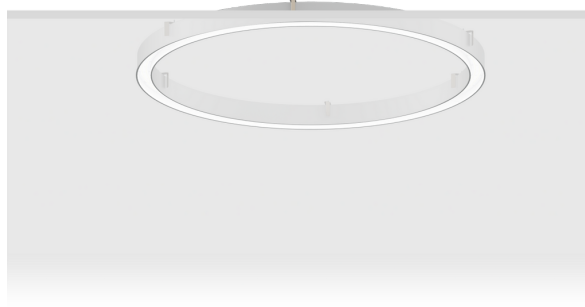

**GAVLE 2** (GAV-80354)

**Product description**

Down - 110x90 mm - 3000 mm - RGBW DMX

microPrim™

**Luminaire Structure**

- Extruded aluminium bended profile with powder coating
- Passive thermal management
- Stainless steel fasteners in grade 304 with zinc flake coating (ZFC)
- Opal PMMA diffuser (UGR <19) for glare control
- Integral control gear
- Stainless steel brackets and screws for mounting
- Wireless control available through Bluetooth connection
- Daylight and occupancy sensor options
- Down light distribution only

**Optic**

0

**Product colour**

01 - Black (RAL 9011)    03 - White (RAL 9003)    05 - Matt Silver (RAL 9006)

**Special finishes upon request**

SU01 - Concrete - Urban    SU02 - Softscape - Urban    SU03 - Stone - Urban    SU04 - Corten - Urban

SW01 - Oak - Woodland    SW02 - Walnut - Woodland    SW03 - Pine - Woodland

**GAVLE 2** (GAV-80354)

**Technical information**

<b>Material</b>	Aluminium
<b>Light source</b>	7680 LED
<b>Power</b>	267 W
<b>Lumen</b>	10311 lm
<b>Efficacy</b>	39 lm/W
<b>Driver option</b>	Integral control gear