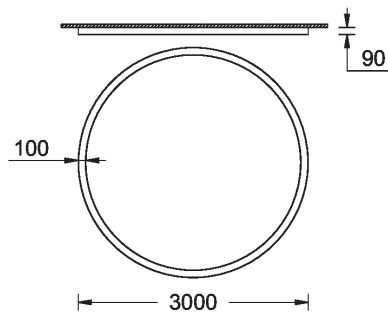

GAVLE 4 (GAV-80453)

Technical information

Material	Aluminium
Light source	7680 LED
Power	267 W
Lumen	10311 lm
Efficacy	39 lm/W
Driver option	Integral control gear

Driver	Constant current (CC)
Input voltage	220-240 V 50/60 Hz
Optic	0
Optic value	Opal
CCT / CRI	RGBW40
Dimming type	Bluetooth

Product colours	Black, White, Matt Silver, Concrete - Urban, Softscape - Urban, Stone - Urban, Corten - Urban, Oak - Woodland, Walnut - Woodland, Pine - Woodland
Weight	33.5 kg
Operating temperature	-20 °C to 40 °C
Variants (Bluetooth)	Compatible with EN/ IEC 60598-2-22: Suitable for emergency installations as central supply, non-maintained (Z0)

GAV-80453