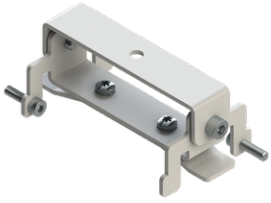

**GAVLE 4** (GAV-80453)**Product description**

Down - 100x90 mm - 3000 mm - RGBW

microPrim™

**Luminaire Structure**

- Extruded aluminium bended profile with powder coating
- Passive thermal management
- Stainless steel fasteners in grade 304 with zinc flake coating (ZFC)
- Opal PMMA diffuser (UGR <19) for glare control
- Integral control gear
- Steel brackets for ceiling down mounting option
- Up and down light distribution options
- Wireless control available through Bluetooth connection

GAV-80453

**GAVLE 4** (GAV-80453)**Accessory**

---

---

Ceiling-mounting bracket (60 mm profile)  
**A81481**

---

---

Xpress wireless switch  
**A90591**