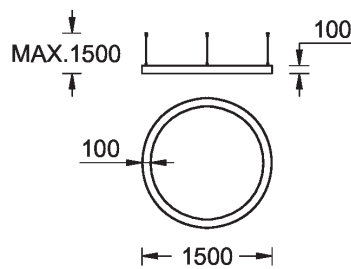

GAVLE 6 (GAV-90324)

Technical information

Material	Aluminium
Light source	3840 & 3840 LED
Power	266 W
Lumen	10638 lm
Efficacy	40 lm/W
Driver option	Remote driver (included)

Driver	Constant current (CC)
Input voltage	220-240 V 50/60 Hz
Optic	0
Optic value	102°
CCT / CRI	RGBW30, RGBW40
Dimming type	DMX, DMX/RDM

Product colours	Black, White, Matt Silver, Concrete - Urban, Softscape - Urban, Stone - Urban, Corten - Urban, Oak - Woodland, Walnut - Woodland, Pine - Woodland
Weight	17.3 kg
Operating temperature	-20 °C to 40 °C
Variants (DMX/RDM)	Compatible with EN/ IEC 60598-2-22: Suitable for emergency installations as central supply, non-maintained (Z0)

GAV-90324