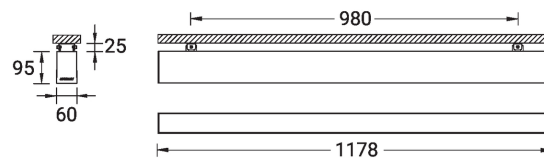

NYBRO 6 (NYB-80723)

Technical information

Material	Aluminium
Light source	132 & 132 LED
Power	72 W
Lumen	8760 lm
Efficacy	122 lm/W
Driver option	Integral control gear
Driver	Constant current (CC)
Input voltage	220-240 V 50/60 Hz

Optic	O, P
Optic value	Opal, Micro-prismatic
Optic (2nd)	O
Optic (2nd) value	Opal
CCT / CRI	3000K CRI80, 4000K CRI80
Dimming type	DALI
Product colours	Black, White, Matt Silver, Concrete - Urban, Softscape - Urban, Stone - Urban, Corten - Urban, Oak - Woodland, Walnut - Woodland, Pine - Woodland
Weight	5.1 kg

Operating temperature	-20 °C to 40 °C
MacAdam Ellipse	3 SDCM
Lifetime L90B10 (hours)	> 23,000
Lifetime L80B10 (hours)	> 45,000
Lifetime L80B50 (hours)	> 50,000
Variants (DALI)	Compatible with EN/ IEC 60598-2-22: Suitable for emergency installations as central supply, non- maintained (Z0)

NYB-80723