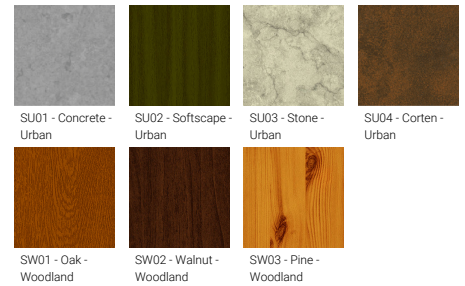

NYBRO 28 (NYB-81142-PE)

Product description

Down (Optic) & Up (Optic 2nd) - V60° - 60x95 mm - 404 mm

microPrim™

Luminaire Structure

- Die-cast aluminium end-caps and extruded aluminium profile with powder coating
- Passive thermal management
- Stainless steel fasteners in grade 304 with zinc flake coating (ZFC)
- PMMA diffuser with Opal (UGR <19) and micro prismatic (UGR <13) options for better glare control
- Integral control gear
- Cut the connection angle according to the shape complete with electrical wires in white for mounting
- Up and down light distribution options
- Wireless control available through Bluetooth connection
- Daylight and occupancy sensor options

Optic

Product colour

Special finishes upon request

NYBRO 28 (NYB-81142-PE)

Technical information

Material	Aluminium
Light source	84 & 60 LED
Power	43 W
Lumen	4215 lm
Efficacy	98 lm/W
Driver option	Integral control gear
Driver	Constant current (CC)
Input voltage	220-240 V 50/60 Hz

Optic	O, P
Optic value	Opal, Micro-prismatic
Optic (2nd)	O
Optic (2nd) value	Opal
CCT / CRI	3000K CRI80, 4000K CRI80
Dimming type	On/Off, DALI
Product colours	Black, White, Matt Silver, Concrete - Urban, Softscape - Urban, Stone - Urban, Corten - Urban, Oak - Woodland, Walnut - Woodland, Pine - Woodland
Weight	3.7 kg