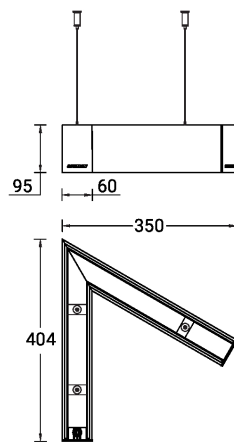

NYBRO 28 (NYB-81142-PE)

Technical information

Material	Aluminium
Light source	84 & 60 LED
Power	43 W
Lumen	4215 lm
Efficacy	98 lm/W
Driver option	Integral control gear
Driver	Constant current (CC)
Input voltage	220-240 V 50/60 Hz

Optic	O, P
Optic value	Opal, Micro-prismatic
Optic (2nd)	O
Optic (2nd) value	Opal
CCT / CRI	3000K CRI80, 4000K CRI80
Dimming type	On/Off, DALI
Product colours	Black, White, Matt Silver, Concrete - Urban, Softscape - Urban, Stone - Urban, Corten - Urban, Oak - Woodland, Walnut - Woodland, Pine - Woodland
Weight	3.7 kg

Operating temperature	-20 °C to 40 °C
MacAdam Ellipse	3 SDCM
Lifetime L90B10 (hours)	> 23,000
Lifetime L80B10 (hours)	> 45,000
Lifetime L80B50 (hours)	> 50,000
Variants (On/Off, DALI)	Compatible with EN/ IEC 60598-2-22: Suitable for emergency installations as central supply, non-maintained (Z0)

NYB-81142-PE