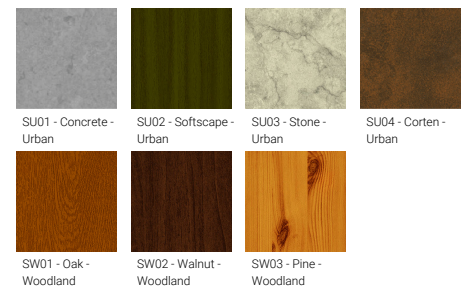

Optic

VN

Product colour

Special finishes upon request

ODESSA 20 (OD-21051)

Technical information

Material	Aluminium
Light source	3 x 7 LED
Power	180 W
Lumen	16353 - 17562 lm
Efficacy	88 - 94 lm/W
Driver option	Integral control gear
Driver	Constant current (CC)
Input voltage	220-240 V 50/60 Hz
Optic	VN
Optic value	8°

CCT / CRI	2700K CRI80, 3000K CRI80, 4000K CRI80
Bug	B4-U0-G0
ULR	<1%
ULOR	<1%
CIE flux code n°3	100
Dimming type	On/Off, 1-10V, DALI
Product colours	Black, Dark Grey, White, Matt Silver, Bronze, Concrete - Urban, Softscape - Urban, Stone - Urban, Corten - Urban, Oak - Woodland, Walnut - Woodland, Pine - Woodland
Weight	26.0 kg
Operating temperature	-20 °C to 40 °C
EPA (m2)	0.318