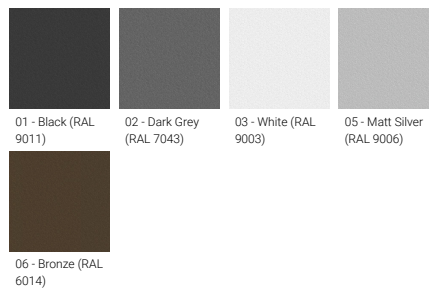

Optic

VN

Product colour

Special finishes upon request

ODESSA 20 (OD-21051)

Technical information

Material	Aluminium
Light source	3 x 7 LED
Power	180 W
Lumen	16353 - 17562 lm
Efficacy	88 - 94 lm/W
Driver option	Integral control gear
Driver	Constant current (CC)
Input voltage	220-240 V 50/60 Hz
Optic	VN
Optic value	8°

CCT / CRI	2700K CRI80, 3000K CRI80, 4000K CRI80
Bug	B4-U0-G0
ULR	<1%
ULOR	<1%
CIE flux code n°3	100
Dimming type	On/Off, 1-10V, DALI
Product colours	Black, Dark Grey, White, Matt Silver, Bronze, Concrete - Urban, Softscape - Urban, Stone - Urban, Corten - Urban, Oak - Woodland, Walnut - Woodland, Pine - Woodland
Weight	26.0 kg
Operating temperature	-20 °C to 40 °C
EPA (m2)	0.318