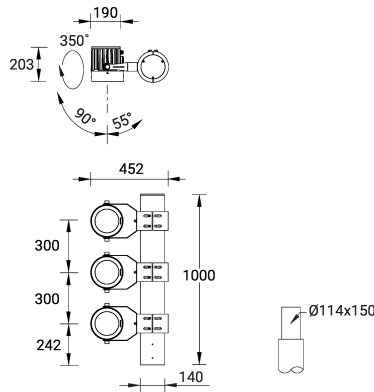

ODESSA 20 (OD-21051)

Technical information

Material	Aluminium
Light source	3 x 7 LED
Power	180 W
Lumen	16353 - 17562 lm
Efficacy	88 - 94 lm/W
Driver option	Integral control gear
Driver	Constant current (CC)
Input voltage	220-240 V 50/60 Hz
Optic	VN
Optic value	8°

CCT / CRI	2700K CRI80, 3000K CRI80, 4000K CRI80
Bug	B4-U0-G0
ULR	<1%
ULOR	<1%
CIE flux code n°3	100
Dimming type	On/Off, 1-10V, DALI
Product colours	Black, Dark Grey, White, Matt Silver, Bronze, Concrete - Urban, Softscape - Urban, Stone - Urban, Corten - Urban, Oak - Woodland, Walnut - Woodland, Pine - Woodland
Weight	26.0 kg
Operating temperature	-20 °C to 40 °C
EPA (m2)	0.318

Cable	One cable gland supplied with 2 m of 3x1.0 sqmm outdoor cable
Through wiring	Single cable entry
Lens / Reflector / Optic	High-efficiency PMMA lens, Clear toughened glass
MacAdam Ellipse	3 SDCM
Lifetime L90B10 (hours)	> 109,000
Lifetime L80B10 (hours)	> 109,000
Lifetime L80B50 (hours)	> 109,000
Variants (On/Off, 1-10V, DALI)	Compatible with EN/ IEC 60598-2-22: Suitable for emergency installations as central supply, non-maintained (Z0)

OD-21051