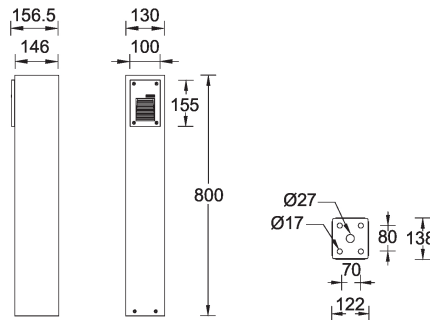

RADO 1 (RA-10751)

Technical information

Material	Aluminium
Light source	1 COB
Power	4 W
Lumen	119 - 133 lm
Efficacy	24 - 33 lm/W
Driver option	Integral control gear
Driver	Constant current (CC)
Input voltage	220-240 V 50/60 Hz
Optic	G

Optic value	45°x 36°
CCT / CRI	2700K CRI80, 3000K CRI80, 4000K CRI80
Bug	B0-U2-G0
ULR	23%
ULOR	23%
CIE flux code n°3	87
Dimming type	On/Off, 1-10V
Product colours	Black, Dark Grey, White, Matt Silver, Bronze, Concrete - Urban, Softscape - Urban, Stone - Urban, Corten - Urban, Oak - Woodland, Walnut - Woodland, Pine - Woodland
Weight	5.0 kg

Operating temperature	-20 °C to 40 °C
Cable	One IP68 connector supplied with 0.2 m of 3x1.0 sqmm outdoor cable
Through wiring	Single cable entry
Lens / Reflector / Optic	Clear toughened glass
MacAdam Ellipse	3 SDCM
Lifetime L90B10 (hours)	> 50,000
Variants (On/Off, 1-10V)	Compatible with EN/ IEC 60598-2-22: Suitable for emergency installations as central supply, non-maintained (Z0)

RA-10751