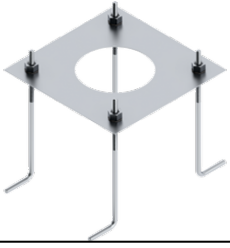

RADO 1 (RA-10751)

Accessory

Anchor bolt
A10891