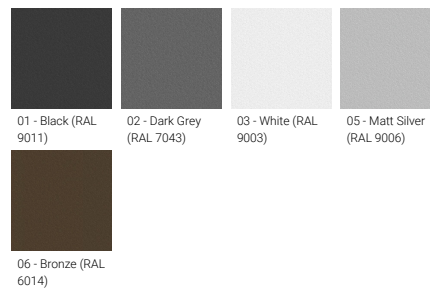

VANCOUVER 44 (VA-20212-LC)

Product description

240x240 mm - 4440 mm - Decorative pattern type 1
(Optic) - 2 projectors (Optic 2nd) - LIGHTCONNECT™

Luminaire Structure

- Die-cast aluminium housing
- Extruded aluminium column
- Pre-treated before powder coating ensuring high corrosion resistance
- Single cable entry
- One IP68 connector supplied with 0.3 m of 3x1.0 sqmm outdoor cable

Optic

Product colour

Special finishes upon request

VANCOUVER 44 (VA-20212-LC)

Technical information

Material	Aluminium
Light source	1 COB & 2 x 1 COB (Projectors)
Power	82 W
Lumen	5892 - 6157 lm
Efficacy	72 - 75 lm/W
Driver option	Integral control gear
Driver	Constant current (CC)
Input voltage	220-240 V 50/60 Hz
Optic	G
Optic value	134°