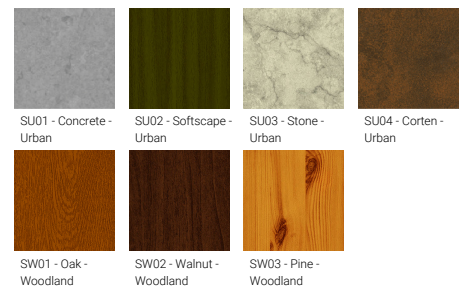

- Stainless steel fasteners in grade 304 with zinc flake coating (ZFC)
- Durable silicone rubber gasket
- High-efficiency optical reflector
- Clear toughened glass
- Integral control gear

- Maximum wind load resistance is 160 km/h
- Surge protection 10kV
- VANCOUVER luminaires with projectors on top and colder than 3000K CCT do not meet the IDA certification requirements

Optic

Product colour

Special finishes upon request

VANCOUVER 44 (VA-20212-LC)

Technical information

Material	Aluminium
Light source	1 COB & 2 x 1 COB (Projectors)
Power	82 W
Lumen	5892 - 6157 lm
Efficacy	72 - 75 lm/W
Driver option	Integral control gear
Driver	Constant current (CC)
Input voltage	220-240 V 50/60 Hz
Optic	G
Optic value	134°

CCT / CRI	3000K CRI80, 4000K CRI80
Bug	B2-U0-G0
ULR	2%
ULOR	2%
CIE flux code n°3	94
Dimming type	On/Off, 1-10V, DALI
Product colours	Black, Dark Grey, White, Matt Silver, Bronze, Concrete - Urban, Softscape - Urban, Stone - Urban, Corten - Urban, Oak - Woodland, Walnut - Woodland, Pine - Woodland
Weight	56.6 kg
Operating temperature	-20 °C to 40 °C
EPA (m2)	1.066