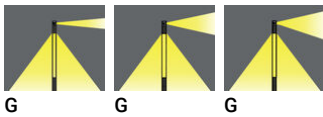

VANCOUVER 44 (VA-20212-LC)

Product description

240x240 mm - 4440 mm - Decorative pattern type 1
(Optic) - 2 projectors (Optic 2nd) - LIGHTCONNECT™

Luminaire Structure

- Die-cast aluminium housing
- Extruded aluminium column
- Pre-treated before powder coating ensuring high corrosion resistance
- Single cable entry
- One IP68 connector supplied with 0.3 m of 3x1.0 sqmm outdoor cable

- Stainless steel fasteners in grade 304 with zinc flake coating (ZFC)
- Durable silicone rubber gasket
- High-efficiency optical reflector
- Clear toughened glass
- Integral control gear

- Maximum wind load resistance is 160 km/h
- Surge protection 10kV
- VANCOUVER luminaires with projectors on top and colder than 3000K CCT do not meet the IDA certification requirements

Optic

Product colour

Special finishes upon request

VANCOUVER 44 (VA-20212-LC)

Technical information

Material	Aluminium
Light source	1 COB & 2 x 1 COB (Projectors)
Power	82 W
Lumen	5892 - 6157 lm
Efficacy	72 - 75 lm/W
Driver option	Integral control gear
Driver	Constant current (CC)
Input voltage	220-240 V 50/60 Hz
Optic	G
Optic value	134°

Cable	One IP68 connector supplied with 0.3 m of 3x1.0 sqmm outdoor cable
Through wiring	Single cable entry
Lens / Reflector / Optic	High-efficiency optical reflector, Clear toughened glass
MacAdam Ellipse	3 SDCM
Lifetime L90B10 (hours)	> 109,000
Lifetime L80B10 (hours)	> 109,000
Lifetime L80B50 (hours)	> 109,000
Variants (On/Off, 1-10V, DALI)	Compatible with EN/ IEC 60598-2-22: Suitable for emergency installations as central supply, non-maintained (Z0)