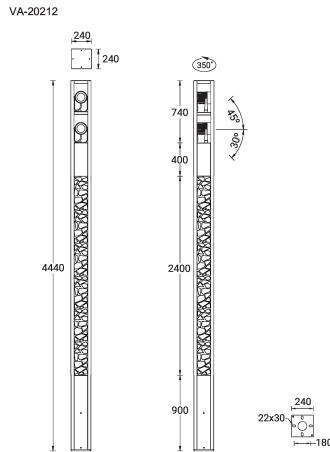

VANCOUVER 44 (VA-20212-LC)

Product description

240x240 mm - 4440 mm - Decorative pattern type 1
(Optic) - 2 projectors (Optic 2nd) - LIGHTCONNECT™

Luminaire Structure

- Die-cast aluminium housing
- Extruded aluminium column
- Pre-treated before powder coating ensuring high corrosion resistance
- Single cable entry
- One IP68 connector supplied with 0.3 m of 3x1.0 sqmm outdoor cable

- Stainless steel fasteners in grade 304 with zinc flake coating (ZFC)
- Durable silicone rubber gasket
- High-efficiency optical reflector
- Clear toughened glass
- Integral control gear

- Maximum wind load resistance is 160 km/h
- Surge protection 10kV
- VANCOUVER luminaires with projectors on top and colder than 3000K CCT do not meet the IDA certification requirements

Optic

Product colour

Special finishes upon request

VANCOUVER 44 (VA-20212-LC)

Technical information

Material	Aluminium
Light source	1 COB & 2 x 1 COB (Projectors)
Power	82 W
Lumen	5892 - 6157 lm
Efficacy	72 - 75 lm/W
Driver option	Integral control gear
Driver	Constant current (CC)
Input voltage	220-240 V 50/60 Hz
Optic	G
Optic value	134°

Cable	One IP68 connector supplied with 0.3 m of 3x1.0 sqmm outdoor cable
Through wiring	Single cable entry
Lens / Reflector / Optic	High-efficiency optical reflector, Clear toughened glass
MacAdam Ellipse	3 SDCM
Lifetime L90B10 (hours)	> 109,000
Lifetime L80B10 (hours)	> 109,000
Lifetime L80B50 (hours)	> 109,000
Variants (On/Off, 1-10V, DALI)	Compatible with EN/ IEC 60598-2-22: Suitable for emergency installations as central supply, non-maintained (Z0)