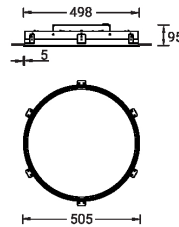

MALMO 1 (MAL-80023)

Technical information

Material	Aluminium
Light source	864 LED
Power	43 W
Lumen	4737 - 5427 lm
Efficacy	88 - 101 lm/W
Driver option	Integral control gear
Driver	Constant current (CC)

Input voltage	220-240 V 50/60 Hz
Optic	O, P
Optic value	107°, 94°
CCT / CRI	TW (2700K - 6500K)
Bug	B2-U0-G1
ULR	0%
ULOR	0%

CIE flux code n°3	96, 97
Dimming type	DALI
Product colours	Black, White, Matt Silver, Concrete - Urban, Softscape - Urban, Stone - Urban, Corten - Urban, Oak - Woodland, Walnut - Woodland, Pine - Woodland
Weight	3.6 kg
Operating temperature	-20 °C to 40 °C
Variants (DALI)	Compatible with EN/ IEC 60598-2-22: Suitable for emergency installations as central supply, non-maintained (Z0)

MAL-80023