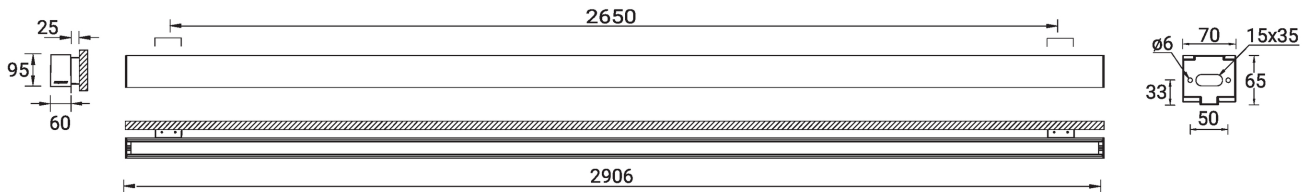

NYBRO 8 (NYB-30361)

Technical information

Material	Aluminium	Optic	O, P	Operating temperature	-20 °C to 40 °C
Light source	360 & 348 LED	Optic value	Opal, Micro-prismatic	MacAdam Ellipse	3 SDCM
Power	124 W	Optic (2nd)	O	Lifetime L90B10 (hours)	> 23,000
Lumen	14365 - 16205 lm	Optic (2nd) value	Opal	Lifetime L80B10 (hours)	> 45,000
Efficacy	116 - 131 lm/W	CCT / CRI	3000K CRI80, 4000K CRI80	Lifetime L80B50 (hours)	> 50,000
Driver option	Integral control gear	Dimming type	On/Off, DALI	Variants (On/Off, DALI)	Compatible with EN/ IEC 60598-2-22: Suitable for emergency installations as central supply, non-maintained (Z0)
Driver	Constant current (CC)	Product colours	Black, White, Matt Silver, Concrete - Urban, Softscape - Urban, Stone - Urban, Corten - Urban, Oak - Woodland, Walnut - Woodland, Pine - Woodland		
Input voltage	220-240 V 50/60 Hz	Weight	9.1 kg		

NYB-30361