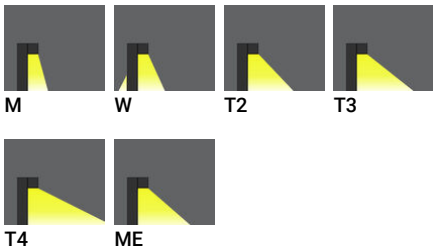

PRAGUE 3 (PRA-10021) (Version 2)

Product description

260x75 mm - 500 mm

microPrim™

DARKSKY APPROVED
Reduces light pollution
Certified by DarkSky.org

Luminaire Structure

- Die-cast aluminium housing and frame
- Extruded aluminium column
- Pre-treated before powder coating ensuring high corrosion resistance
- Single cable entry
- One IP68 connector supplied with 0.2 m of 3x1.0 sqmm outdoor cable
- Stainless steel fasteners in grade 304 with zinc flake coating (ZFC)
- Durable silicone rubber gasket
- Clear toughened glass
- High-efficiency PMMA lens
- Integral control gear

Optic

Product colour

Special finishes upon request

PRAGUE 3 (PRA-10021) (Version 2)

Technical information

Material	Aluminium
Light source	12 LED
Power	20 W
Lumen	1938 - 2391 lm
Efficacy	102 - 126 lm/W
Driver option	Integral control gear
Driver	Constant current (CC)
Input voltage	220-240 V 50/60 Hz
Optic	M, W, EW, T2, T3, T4, ME

Optic value	30°x20°, 54°x33°, 104°x66°, 139°x56°, 126°x65°, 103°x68°, 137°x57°
CCT / CRI	2700K CRI80, 3000K CRI80, 4000K CRI80
Bug	B0-U2-G1, B0-U3-G1, B1-U3-G1
ULR	2%, 3%, 7%, 8%, 9%
ULOR	2%, 3%, 7%, 8%, 9%
CIE flux code n°3	95, 97
Dimming type	On/Off, 1-10V, DALI
Product colours	Black, Dark Grey, White, Matt Silver, Bronze, Concrete - Urban, Softscape - Urban, Stone - Urban, Corten - Urban, Oak - Woodland, Walnut - Woodland, Pine - Woodland
Weight	7.0 kg

Operating temperature	-20 °C to 40 °C
Cable	One IP68 connector supplied with 0.2 m of 3x1.0 sqmm outdoor cable
Through wiring	Single cable entry
Lens / Reflector / Optic	Clear toughened glass, High-efficiency PMMA lens
MacAdam Ellipse	3 SDCM
Lifetime L90B10 (hours)	> 90,000
Lifetime L80B10 (hours)	> 90,000
Lifetime L80B50 (hours)	> 90,000
Variants (On/Off, 1-10V, DALI)	Compatible with EN/ IEC 60598-2-22: Suitable for emergency installations as central supply, non-maintained (ZO)