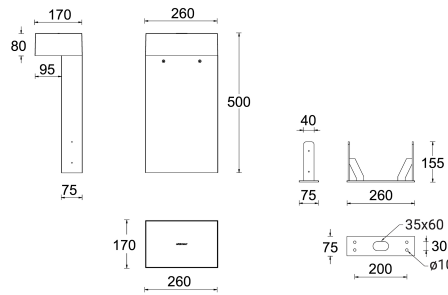

PRAGUE 3 (PRA-10021) (Version 2)

Technical information

Material	Aluminium
Light source	12 LED
Power	20 W
Lumen	1938 - 2391 lm
Efficacy	102 - 126 lm/W
Driver option	Integral control gear
Driver	Constant current (CC)
Input voltage	220-240 V 50/60 Hz
Optic	M, W, EW, T2, T3, T4, ME

Optic value	30°x20°, 54°x33°, 104°x66°, 139°x56°, 126°x65°, 103°x68°, 137°x57°
CCT / CRI	2700K CRI80, 3000K CRI80, 4000K CRI80
Bug	B0-U2-G1, B0-U3-G1, B1-U3-G1
ULR	2%, 3%, 7%, 8%, 9%
ULOR	2%, 3%, 7%, 8%, 9%
CIE flux code n°3	95, 97
Dimming type	On/Off, 1-10V, DALI
Product colours	Black, Dark Grey, White, Matt Silver, Bronze, Concrete - Urban, Softscape - Urban, Stone - Urban, Corten - Urban, Oak - Woodland, Walnut - Woodland, Pine - Woodland
Weight	7.0 kg

Operating temperature	-20 °C to 40 °C
Cable	One IP68 connector supplied with 0.2 m of 3x1.0 sqmm outdoor cable
Through wiring	Single cable entry
Lens / Reflector / Optic	Clear toughened glass, High-efficiency PMMA lens
MacAdam Ellipse	3 SDCM
Lifetime L90B10 (hours)	> 90,000
Lifetime L80B10 (hours)	> 90,000
Lifetime L80B50 (hours)	> 90,000
Variants (On/Off, 1-10V, DALI)	Compatible with EN/ IEC 60598-2-22: Suitable for emergency installations as central supply, non-maintained (ZO)

PRA-10021