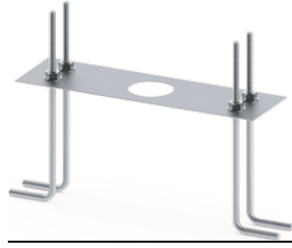

PRAGUE 3 (PRA-10021) (Version 2)

Product description

260x75 mm - 500 mm

microPrim™

DARKSKY APPROVED
Reduces light pollution
Certified by DarkSky.org

Luminaire Structure

- Die-cast aluminium housing and frame
- Extruded aluminium column
- Pre-treated before powder coating ensuring high corrosion resistance
- Single cable entry
- One IP68 connector supplied with 0.2 m of 3x1.0 sqmm outdoor cable
- Stainless steel fasteners in grade 304 with zinc flake coating (ZFC)
- Durable silicone rubber gasket
- Clear toughened glass
- High-efficiency PMMA lens
- Integral control gear

Operating temperature	-20 °C to 40 °C
Cable	One IP68 connector supplied with 0.2 m of 3x1.0 sqmm outdoor cable
Through wiring	Single cable entry
Lens / Reflector / Optic	Clear toughened glass, High-efficiency PMMA lens
MacAdam Ellipse	3 SDCM
Lifetime L90B10 (hours)	> 90,000
Lifetime L80B10 (hours)	> 90,000
Lifetime L80B50 (hours)	> 90,000
Variants (On/Off, 1-10V, DALI)	Compatible with EN/ IEC 60598-2-22: Suitable for emergency installations as central supply, non-maintained (ZO)

PRA-10021

PRAGUE 3 (PRA-10021) (Version 2)**Accessory**

DALI Control System
Control-DALI

Anchor bolt
A12091