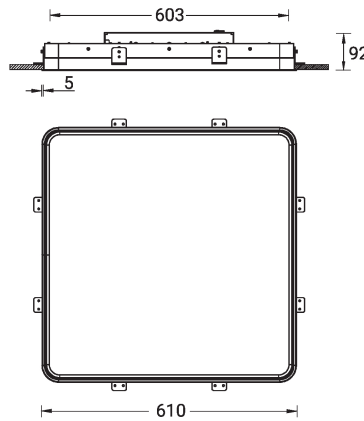

ARDEN 1 (ARD-80031)

Technical information

Material	Aluminium
Light source	672 LED
Power	49 W
Lumen	5851 - 6649 lm
Efficacy	119 - 136 lm/W
Driver option	Remote driver (included)
Driver	Constant current (CC)
Input voltage	220-240 V 50/60 Hz
Optic	O, P

Optic value	108°, 93°
CCT / CRI	3000K CRI80, 4000K CRI80
Bug	B2-U0-G1, B3-U0-G1
ULR	<1%
ULOR	<1%
CIE flux code n°3	96, 97
Dimming type	On/Off, 1-10V, DALI
Product colours	Black, White, Matt Silver, Concrete - Urban, Softscape - Urban, Stone - Urban, Corten - Urban, Oak - Woodland, Walnut - Woodland, Pine - Woodland
Weight	6.6 kg

Operating temperature	-20 °C to 40 °C
Lens / Reflector / Optic	PMMA diffuser with Opal (UGR <19) and micro prismatic (UGR <13) options for better glare control
MacAdam Ellipse	3 SDCM
Lifetime L90B10 (hours)	> 23,000
Lifetime L80B10 (hours)	> 45,000
Lifetime L80B50 (hours)	> 50,000
Variants (On/Off, 1-10V, DALI)	Compatible with EN/ IEC 60598-2-22: Suitable for emergency installations as central supply, non-maintained (Z0)

ARD-80031