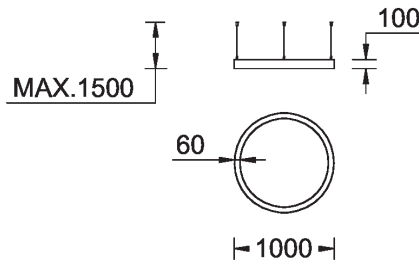

GAVLE 5 (GAV-90114)

Technical information

Material	Aluminium
Light source	960 & 960 LED
Power	106 W
Lumen	3650 lm
Efficacy	34 lm/W
Driver option	Remote driver (included)

Driver	Constant current (CC)
Input voltage	220-240 V 50/60 Hz
Optic	0
Optic value	102°
CCT / CRI	RGBW30, RGBW40
Dimming type	DMX, DMX/RDM

Product colours	Black, White, Matt Silver, Concrete - Urban, Softscape - Urban, Stone - Urban, Corten - Urban, Oak - Woodland, Walnut - Woodland, Pine - Woodland
Weight	8.8 kg
Operating temperature	-20 °C to 40 °C
Variants (DMX/RDM)	Compatible with EN/ IEC 60598-2-22: Suitable for emergency installations as central supply, non-maintained (Z0)

GAV-90114