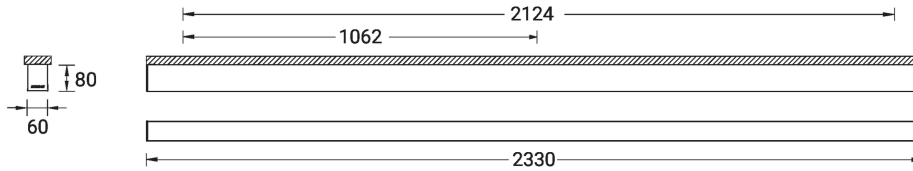

NYBRO 6 (NYB-80653)

Technical information

Material	Aluminium
Light source	288 LED
Power	74 W
Lumen	6709 - 8430 lm
Efficacy	91 - 114 lm/W
Driver option	Integral control gear
Driver	Constant current (CC)

Input voltage	220-240 V 50/60 Hz
Optic	O, P
Optic value	Opal, Micro-prismatic
CCT / CRI	3000K CRI80, 4000K CRI80
Dimming type	On/Off, 1-10V, DALI
Product colours	Black, White, Matt Silver, Concrete - Urban, Softscape - Urban, Stone - Urban, Corten - Urban, Oak - Woodland, Walnut - Woodland, Pine - Woodland
Weight	6.6 kg

Operating temperature	-20 °C to 40 °C
MacAdam Ellipse	3 SDCM
Lifetime L90B10 (hours)	> 23,000
Lifetime L80B10 (hours)	> 45,000
Lifetime L80B50 (hours)	> 50,000
Variants (On/Off, 1-10V, DALI)	Compatible with EN/ IEC 60598-2-22: Suitable for emergency installations as central supply, non-maintained (Z0)

NYB-80653