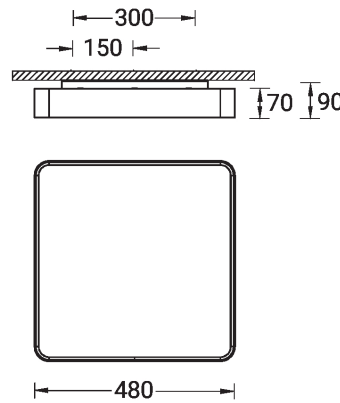

ARDEN 3 (ARD-80224)

Technical information

Material	Aluminium
Light source	1920 LED
Power	60 W
Lumen	1815 lm
Efficacy	30 lm/W
Driver option	Integral control gear
Driver	Constant current (CC)

Input voltage	220-240 V 50/60 Hz
Optic	O, P
Optic value	108°, 93°
CCT / CRI	RGBW40
Dimming type	Bluetooth
Product colours	Black, White, Matt Silver, Concrete - Urban, Softscape - Urban, Stone - Urban, Corten - Urban, Oak - Woodland, Walnut - Woodland, Pine - Woodland
Weight	5.6 kg

Operating temperature	-20 °C to 40 °C
Lens / Reflector / Optic	PMMA diffuser with Opal (UGR <19) and micro prismatic (UGR <13) options for better glare control
MacAdam Ellipse	3 SDCM
Lifetime L90B10 (hours)	> 23,000
Lifetime L80B10 (hours)	> 45,000
Lifetime L80B50 (hours)	> 50,000
Variants (Bluetooth)	Compatible with EN/ IEC 60598-2-22: Suitable for emergency installations as central supply, non-maintained (Z0)

ARD-80224