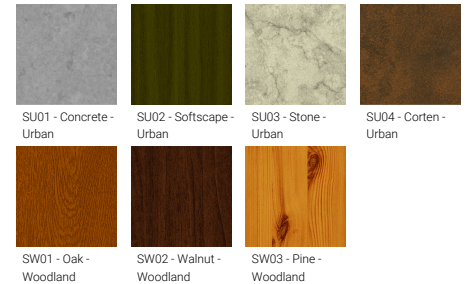

Optic

Product colour

Special finishes upon request