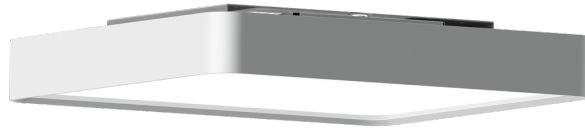

ARDEN 3 (ARD-80224)

Product description

Down - 480 mm - RGBW

microPrim™

Luminaire Structure

- Extruded aluminium bended profile with powder coating
- Passive thermal management
- Stainless steel fasteners in grade 304 with zinc flake coating (ZFC)

- PMMA diffuser with Opal (UGR <19) and micro prismatic (UGR <13) options for better glare control
- Integral control gear
- Down light distribution only

- Wireless control available through Bluetooth connection
- Emergency module (1 or 3 hours) is available upon request with 3 options (BASIC, SELF-TEST, PRO-DALI)

Optic

Product colour

Special finishes upon request

ARDEN 3 (ARD-80224)

Technical information

Material	Aluminium
Light source	1920 LED
Power	60 W
Lumen	1815 lm
Efficacy	30 lm/W
Driver option	Integral control gear
Driver	Constant current (CC)