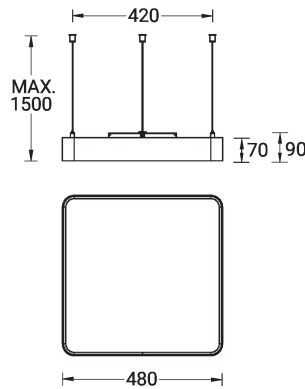

ARDEN 4 (ARD-90022)

Technical information

Material	Aluminium
Light source	480 LED
Power	59 W
Lumen	6857 - 7838 lm
Efficacy	116 - 133 lm/W
Driver option	Remote driver (included)
Driver	Constant current (CC)
Input voltage	220-240 V 50/60 Hz
Optic	O, P

Optic value	108°, 93°
CCT / CRI	3000K CRI80, 4000K CRI80
Bug	B3-U0-G1
ULR	<1%
ULOR	<1%
CIE flux code n°3	96, 97
Dimming type	On/Off, 1-10V, DALI
Product colours	Black, White, Matt Silver, Concrete - Urban, Softscape - Urban, Stone - Urban, Corten - Urban, Oak - Woodland, Walnut - Woodland, Pine - Woodland
Weight	4.7 kg

Operating temperature	-20 °C to 40 °C
Lens / Reflector / Optic	PMMA diffuser with Opal (UGR <19) and micro prismatic (UGR <13) options for better glare control
MacAdam Ellipse	3 SDCM
Lifetime L90B10 (hours)	> 23,000
Lifetime L80B10 (hours)	> 45,000
Lifetime L80B50 (hours)	> 50,000
Variants (On/Off, 1-10V, DALI)	Compatible with EN/ IEC 60598-2-22: Suitable for emergency installations as central supply, non-maintained (Z0)

ARD-90022