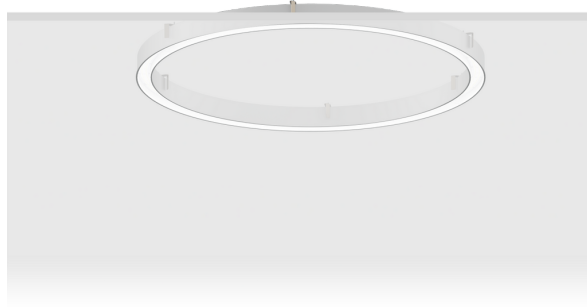

**GAVLE 1** (GAV-80014)**Product description**

Down - 70x90 mm - 1000 mm - RGBW DMX

microPrim™

**Luminaire Structure**

- Extruded aluminium bended profile with powder coating
- Passive thermal management
- Stainless steel fasteners in grade 304 with zinc flake coating (ZFC)
- Opal PMMA diffuser (UGR <19) for glare control
- Remote driver (included)
- Stainless steel brackets and screws for mounting
- Wireless control available through Bluetooth connection
- Daylight and occupancy sensor options
- Down light distribution only

**Optic**

0

**Product colour**

01 - Black (RAL 9011)    03 - White (RAL 9003)    05 - Matt Silver (RAL 9006)

**Special finishes upon request**

SU01 - Concrete - Urban    SU02 - Softscape - Urban    SU03 - Stone - Urban    SU04 - Corten - Urban

SW01 - Oak - Woodland    SW02 - Walnut - Woodland    SW03 - Pine - Woodland

**GAVLE 1 (GAV-80014)**

**Technical information**

<b>Material</b>	Aluminium
<b>Light source</b>	960 LED
<b>Power</b>	53 W
<b>Lumen</b>	1746 lm
<b>Efficacy</b>	33 lm/W
<b>Driver option</b>	Remote driver (included)