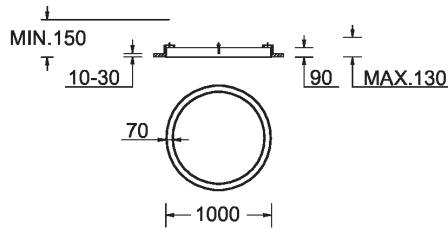

GAVLE 1 (GAV-80014)

Technical information

Material	Aluminium
Light source	960 LED
Power	53 W
Lumen	1746 lm
Efficacy	33 lm/W
Driver option	Remote driver (included)

Driver	Constant current (CC)
Input voltage	220-240 V 50/60 Hz
Optic	0
Optic value	102°
CCT / CRI	RGBW30, RGBW40
Dimming type	DMX, DMX/RDM

Product colours	Black, White, Matt Silver, Concrete - Urban, Softscape - Urban, Stone - Urban, Corten - Urban, Oak - Woodland, Walnut - Woodland, Pine - Woodland
Weight	8.9 kg
Operating temperature	-20 °C to 40 °C
Variants (DMX/RDM)	Compatible with EN/ IEC 60598-2-22: Suitable for emergency installations as central supply, non-maintained (Z0)

GAV-80014