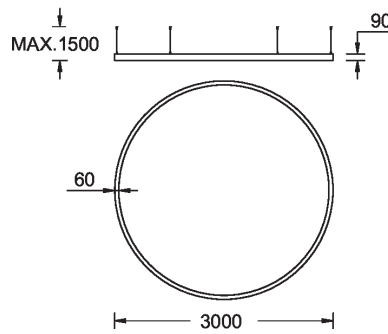

GAVLE 5 (GAV-90054)

Technical information

Material	Aluminium
Light source	3072 LED
Power	168 W
Lumen	4828 lm
Efficacy	29 lm/W
Driver option	Remote driver (included)

Driver	Constant current (CC)
Input voltage	220-240 V 50/60 Hz
Optic	0
Optic value	102°
CCT / CRI	RGBW30, RGBW40
Dimming type	DMX, DMX/RDM

Product colours	Black, White, Matt Silver, Concrete - Urban, Softscape - Urban, Stone - Urban, Corten - Urban, Oak - Woodland, Walnut - Woodland, Pine - Woodland
Weight	25.5 kg
Operating temperature	-20 °C to 40 °C
Variants (DMX/RDM)	Compatible with EN/ IEC 60598-2-22: Suitable for emergency installations as central supply, non-maintained (Z0)

GAV-90054