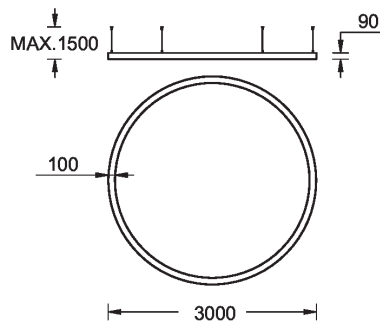

GAVLE 6 (GAV-90254)

Technical information

Material	Aluminium
Light source	7680 LED
Power	267 W
Lumen	10311 lm
Efficacy	39 lm/W
Driver option	Integral control gear

Driver	Constant current (CC)
Input voltage	220-240 V 50/60 Hz
Optic	0
Optic value	102°
CCT / CRI	RGBW30, RGBW40
Dimming type	DMX, DMX/RDM

Product colours	Black, White, Matt Silver, Concrete - Urban, Softscape - Urban, Stone - Urban, Corten - Urban, Oak - Woodland, Walnut - Woodland, Pine - Woodland
Weight	34.1 kg
Operating temperature	-20 °C to 40 °C
Variants (DMX/RDM)	Compatible with EN/ IEC 60598-2-22: Suitable for emergency installations as central supply, non-maintained (Z0)

GAV-90254