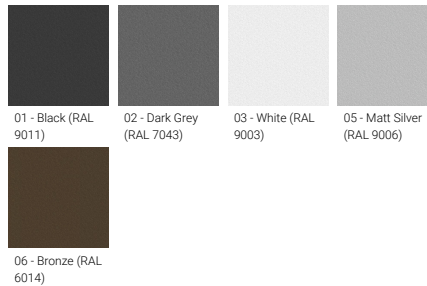

VANCOUVER 42 (VA-20201-LC)

Product description

4500 mm - No decorative pattern - LIGHTCONNECT™

Luminaire Structure

- Die-cast aluminium housing
- Extruded aluminium column
- Pre-treated before powder coating ensuring high corrosion resistance
- Single cable entry
- One IP68 connector supplied with 0.3 m of 3x1.0 sqmm outdoor cable
- Stainless steel fasteners in grade 304 with zinc flake coating (ZFC)
- Durable silicone rubber gasket
- High-efficiency optical reflector
- Clear toughened glass
- Integral control gear
- Maximum wind load resistance is 160 km/h
- Surge protection 10kV
- VANCOUVER luminaires with projectors on top and colder than 3000K CCT do not meet the IDA certification requirements

Optic

G

Product colour

Special finishes upon request

VANCOUVER 42 (VA-20201-LC)

Technical information

Material	Aluminium
Light source	1 COB
Power	40 W
Lumen	2775 - 2969 lm
Efficacy	69 - 74 lm/W
Driver option	Integral control gear
Driver	Constant current (CC)
Input voltage	220-240 V 50/60 Hz
Optic	G

Optic value	134°
CCT / CRI	3000K CRI80, 4000K CRI80
ULR	<1%
ULOR	<1%
CIE flux code n°3	88
Dimming type	On/Off, 1-10V, DALI
Product colours	Black, Dark Grey, White, Matt Silver, Bronze, Concrete - Urban, Softscape - Urban, Stone - Urban, Corten - Urban, Oak - Woodland, Walnut - Woodland, Pine - Woodland
Weight	55.0 kg
Operating temperature	-20 °C to 40 °C