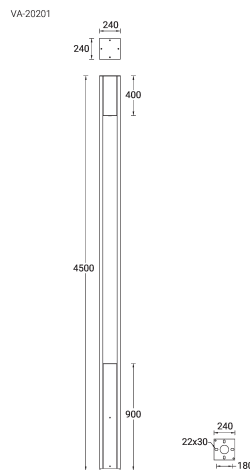

VANCOUVER 42 (VA-20201-LC)

Product description

4500 mm - No decorative pattern - LIGHTCONNECT™

Luminaire Structure

- Die-cast aluminium housing
- Extruded aluminium column
- Pre-treated before powder coating ensuring high corrosion resistance
- Single cable entry
- One IP68 connector supplied with 0.3 m of 3x1.0 sqmm outdoor cable
- Stainless steel fasteners in grade 304 with zinc flake coating (ZFC)
- Durable silicone rubber gasket
- High-efficiency optical reflector
- Clear toughened glass
- Integral control gear
- Maximum wind load resistance is 160 km/h
- Surge protection 10kV
- VANCOUVER luminaires with projectors on top and colder than 3000K CCT do not meet the IDA certification requirements

Optic

G

Product colour

Special finishes upon request

VANCOUVER 42 (VA-20201-LC)

Technical information

Material	Aluminium
Light source	1 COB
Power	40 W
Lumen	2775 - 2969 lm
Efficacy	69 - 74 lm/W
Driver option	Integral control gear
Driver	Constant current (CC)
Input voltage	220-240 V 50/60 Hz
Optic	G

Optic value	134°
CCT / CRI	3000K CRI80, 4000K CRI80
ULR	<1%
ULOR	<1%
CIE flux code n°3	88
Dimming type	On/Off, 1-10V, DALI
Product colours	Black, Dark Grey, White, Matt Silver, Bronze, Concrete - Urban, Softscape - Urban, Stone - Urban, Corten - Urban, Oak - Woodland, Walnut - Woodland, Pine - Woodland
Weight	55.0 kg
Operating temperature	-20 °C to 40 °C

EPA (m2)	0.299
Cable	One IP68 connector supplied with 0.3 m of 3x1.0 sqmm outdoor cable
Through wiring	Single cable entry
Lens / Reflector / Optic	High-efficiency optical reflector, Clear toughened glass
MacAdam Ellipse	3 SDCM
Lifetime L90B10 (hours)	> 50,700
Lifetime L80B10 (hours)	> 63,500
Lifetime L80B50 (hours)	> 63,500
Variants (1-10V, DALI)	Compatible with EN/ IEC 60598-2-22: Suitable for emergency installations as central supply, non-maintained (Z0)