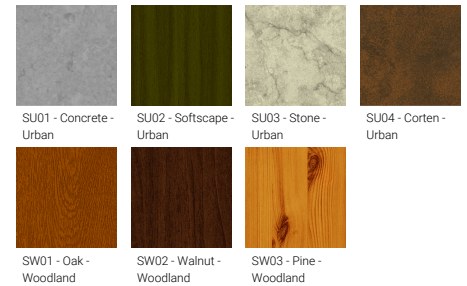

VANCOUVER 42 (VA-20201-LC)

Product description

4500 mm - No decorative pattern - LIGHTCONNECT™

Luminaire Structure

- Die-cast aluminium housing
- Extruded aluminium column
- Pre-treated before powder coating ensuring high corrosion resistance
- Single cable entry
- One IP68 connector supplied with 0.3 m of 3x1.0 sqmm outdoor cable
- Stainless steel fasteners in grade 304 with zinc flake coating (ZFC)
- Durable silicone rubber gasket
- High-efficiency optical reflector
- Clear toughened glass
- Integral control gear
- Maximum wind load resistance is 160 km/h
- Surge protection 10kV
- VANCOUVER luminaires with projectors on top and colder than 3000K CCT do not meet the IDA certification requirements

Optic

G

Product colour

Special finishes upon request

VANCOUVER 42 (VA-20201-LC)

Technical information

Material	Aluminium
Light source	1 COB
Power	40 W
Lumen	2775 - 2969 lm
Efficacy	69 - 74 lm/W
Driver option	Integral control gear
Driver	Constant current (CC)
Input voltage	220-240 V 50/60 Hz
Optic	G

Optic value	134°
CCT / CRI	3000K CRI80, 4000K CRI80
ULR	<1%
ULOR	<1%
CIE flux code n°3	88
Dimming type	On/Off, 1-10V, DALI
Product colours	Black, Dark Grey, White, Matt Silver, Bronze, Concrete - Urban, Softscape - Urban, Stone - Urban, Corten - Urban, Oak - Woodland, Walnut - Woodland, Pine - Woodland
Weight	55.0 kg
Operating temperature	-20 °C to 40 °C