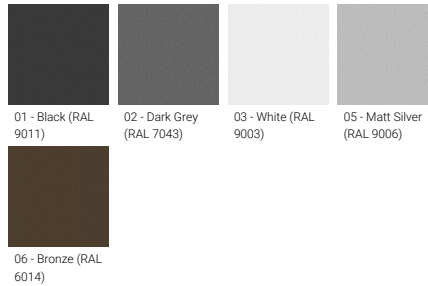

**Optic**

G

**Product colour**

**Special finishes upon request**

**VERANDA 6 (VR-70312)**

**Technical information**

<b>Material</b>	Aluminium
<b>Light source</b>	1 COB
<b>Power</b>	30 W
<b>Lumen</b>	739 - 821 lm
<b>Efficacy</b>	27 - 30 lm/W
<b>Driver option</b>	Integral control gear
<b>Driver</b>	Constant current (CC)
<b>Input voltage</b>	220-240 V 50/60 Hz
<b>Optic</b>	G

<b>Optic value</b>	180°
<b>CCT / CRI</b>	3000K CRI80, 4000K CRI80
<b>Bug</b>	B1-U3-G1
<b>ULR</b>	14%
<b>ULOR</b>	14%
<b>CIE flux code n°3</b>	91
<b>Dimming type</b>	On/Off, 1-10V, DALI
<b>Product colours</b>	Black, Dark Grey, White, Matt Silver, Bronze, Concrete - Urban, Softscape - Urban, Stone - Urban, Corten - Urban, Oak - Woodland, Walnut - Woodland, Pine - Woodland
<b>Weight</b>	4.0 kg