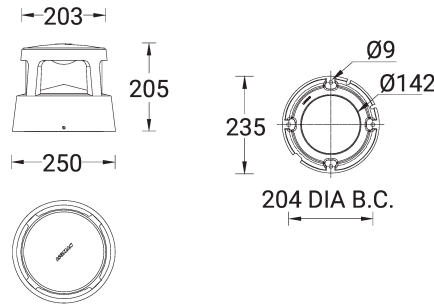

VERANDA 6 (VR-70312)

Technical information

Material	Aluminium
Light source	1 COB
Power	30 W
Lumen	739 - 821 lm
Efficacy	27 - 30 lm/W
Driver option	Integral control gear
Driver	Constant current (CC)
Input voltage	220-240 V 50/60 Hz
Optic	G

Optic value	180°
CCT / CRI	3000K CRI80, 4000K CRI80
Bug	B1-U3-G1
ULR	14%
ULOR	14%
CIE flux code n°3	91
Dimming type	On/Off, 1-10V, DALI
Product colours	Black, Dark Grey, White, Matt Silver, Bronze, Concrete - Urban, Softscape - Urban, Stone - Urban, Corten - Urban, Oak - Woodland, Walnut - Woodland, Pine - Woodland
Weight	4.0 kg

Operating temperature	-20 °C to 40 °C
Cable	One IP68 connector supplied with 0.2 m of 3x1.0 sqmm outdoor cable
Through wiring	Single cable entry
Lens / Reflector / Optic	High-efficiency polycarbonate lens
MacAdam Ellipse	3 SDCM
Lifetime L90B10 (hours)	> 50,700
Lifetime L80B10 (hours)	> 63,500
Lifetime L80B50 (hours)	> 63,500
Variants (On/Off, 1-10V, DALI)	Compatible with EN/ IEC 60598-2-22: Suitable for emergency installations as central supply, non-maintained (Z0)

VR-70312