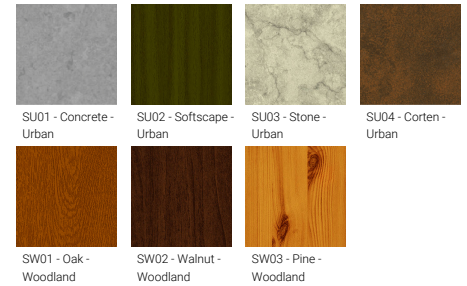

**Optic**

G

**Product colour**

**Special finishes upon request**

**VERANDA 6 (VR-70312)**

**Technical information**

<b>Material</b>	Aluminium
<b>Light source</b>	1 COB
<b>Power</b>	30 W
<b>Lumen</b>	739 - 821 lm
<b>Efficacy</b>	27 - 30 lm/W
<b>Driver option</b>	Integral control gear
<b>Driver</b>	Constant current (CC)
<b>Input voltage</b>	220-240 V 50/60 Hz
<b>Optic</b>	G

<b>Optic value</b>	180°
<b>CCT / CRI</b>	3000K CRI80, 4000K CRI80
<b>Bug</b>	B1-U3-G1
<b>ULR</b>	14%
<b>ULOR</b>	14%
<b>CIE flux code n°3</b>	91
<b>Dimming type</b>	On/Off, 1-10V, DALI
<b>Product colours</b>	Black, Dark Grey, White, Matt Silver, Bronze, Concrete - Urban, Softscape - Urban, Stone - Urban, Corten - Urban, Oak - Woodland, Walnut - Woodland, Pine - Woodland
<b>Weight</b>	4.0 kg