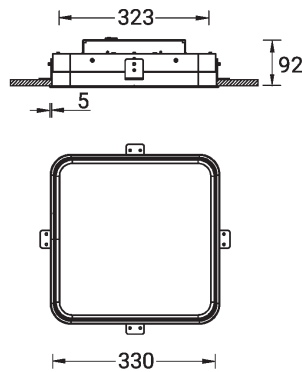

ARDEN 1 (ARD-80004)

Technical information

Material	Aluminium
Light source	672 LED
Power	34 W
Lumen	635 lm
Efficacy	19 lm/W
Driver option	Integral control gear
Driver	Constant current (CC)

Input voltage	220-240 V 50/60 Hz
Optic	O, P
Optic value	108°, 93°
CCT / CRI	RGBW30, RGBW40
Dimming type	Bluetooth
Product colours	Black, White, Matt Silver, Concrete - Urban, Softscape - Urban, Stone - Urban, Corten - Urban, Oak - Woodland, Walnut - Woodland, Pine - Woodland
Weight	2.4 kg

Operating temperature	-20 °C to 40 °C
Lens / Reflector / Optic	PMMA diffuser with Opal (UGR <19) and micro prismatic (UGR <13) options for better glare control
MacAdam Ellipse	3 SDCM
Lifetime L90B10 (hours)	> 23,000
Lifetime L80B10 (hours)	> 45,000
Lifetime L80B50 (hours)	> 50,000
Variants (Bluetooth)	Compatible with EN/ IEC 60598-2-22: Suitable for emergency installations as central supply, non-maintained (Z0)

ARD-80004