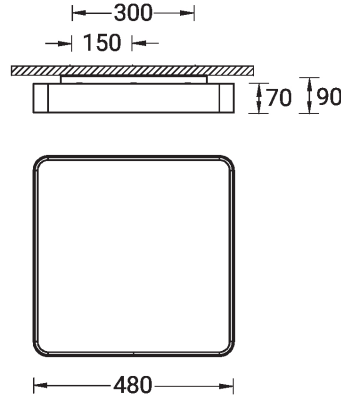

ARDEN 3 (ARD-80223)

Technical information

Material	Aluminium
Light source	960 LED
Power	48 W
Lumen	5281 - 5951 lm
Efficacy	110 - 124 lm/W
Driver option	Integral control gear
Driver	Constant current (CC)
Input voltage	220-240 V 50/60 Hz
Optic	O, P

Optic value	108°, 93°
CCT / CRI	TW (2700K - 6500K)
Bug	B2-U0-G1
ULR	<1%
ULOR	<1%
CIE flux code n°3	96, 97
Dimming type	DALI
Product colours	Black, White, Matt Silver, Concrete - Urban, Softscape - Urban, Stone - Urban, Corten - Urban, Oak - Woodland, Walnut - Woodland, Pine - Woodland
Weight	5.6 kg

Operating temperature	-20 °C to 40 °C
Lens / Reflector / Optic	PMMA diffuser with Opal (UGR <19) and micro prismatic (UGR <13) options for better glare control
MacAdam Ellipse	3 SDCM
Lifetime L90B10 (hours)	> 23,000
Lifetime L80B10 (hours)	> 45,000
Lifetime L80B50 (hours)	> 50,000
Variants (DALI)	Compatible with EN/ IEC 60598-2-22: Suitable for emergency installations as central supply, non-maintained (Z0)

ARD-80223