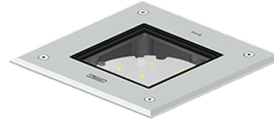

KIOS 2 (KI-60465)**Product description**

With recessing box / driver - Embross frame

**Luminaire Structure**

- Die-cast aluminium housing
- Pre-treated before powder coating ensuring high corrosion resistance
- 5.5 mm thick front ring in grade 316 stainless steel
- Single cable entry, through wiring upon request
- Stainless steel fasteners in grade 316
- Durable silicone rubber gasket
- Clear or frosted toughened glass
- Integral control gear
- Recessing box in high-density polyethylene is included
- Suitable for drive-over with a maximum load of 2000 kg
- Vehicles with pneumatic tires can drive over the luminaire but the speed must not exceed 50 km/h
- Load is transferred by the housing to the foundation
- The distance between the luminaire and the illuminated surface should be at least 0.5 m

Optic

C F

Product colour

00 - Stainless Steel

KIOS 2 (KI-60465)

Technical information

Material	Stainless Steel
Light source	12 LED
Power	6 W
Lumen	85 - 317 lm
Efficacy	14 - 53 lm/W
Driver option	Integral control gear
Driver	Constant current (CC)
Input voltage	220-240 V 50/60 Hz
Optic	C, F

Optic value	98°, 75°
CCT / CRI	2700K CRI80, 3000K CRI80, 4000K CRI80
Bug	B0-U3-G0
ULR	100%
ULOR	100%
Dimming type	On/Off, 1-10V, DALI
Product colours	Stainless Steel
Weight	5.2 kg
Operating temperature	-20 °C to 40 °C

Through wiring	Single cable entry, through wiring upon request
Lens / Reflector / Optic	Clear or frosted toughened glass
MacAdam Ellipse	3 SDCM
Lifetime L90B10 (hours)	> 23,000
Lifetime L80B10 (hours)	> 45,000
Lifetime L80B50 (hours)	> 50,000
Variants (On/Off, 1-10V, DALI)	Compatible with EN/ IEC 60598-2-22: Suitable for emergency installations as central supply, non-maintained (Z0)