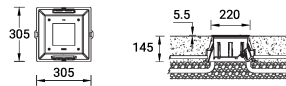

KIOS 2 (KI-60465)

Technical information

Material	Stainless Steel
Light source	12 LED
Power	6 W
Lumen	85 - 317 lm
Efficacy	14 - 53 lm/W
Driver option	Integral control gear
Driver	Constant current (CC)
Input voltage	220-240 V 50/60 Hz
Optic	C, F

Optic value	98°, 75°
CCT / CRI	2700K CRI80, 3000K CRI80, 4000K CRI80
Bug	B0-U3-G0
ULR	100%
ULOR	100%
Dimming type	On/Off, 1-10V, DALI
Product colours	Stainless Steel
Weight	5.2 kg
Operating temperature	-20 °C to 40 °C

Through wiring	Single cable entry, through wiring upon request
Lens / Reflector / Optic	Clear or frosted toughened glass
MacAdam Ellipse	3 SDCM
Lifetime L90B10 (hours)	> 23,000
Lifetime L80B10 (hours)	> 45,000
Lifetime L80B50 (hours)	> 50,000
Variants (On/Off, 1-10V, DALI)	Compatible with EN/ IEC 60598-2-22: Suitable for emergency installations as central supply, non-maintained (Z0)

KI-60465