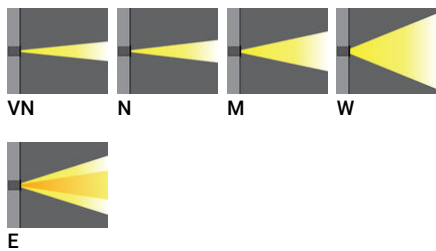

LIGHTALK 9 (LA-40001)

Product description

Without recessing box - Integral control gear - 655 mm
- Class I

microPrim™

Luminaire Structure

- Die-cast aluminium end-caps
- Extruded aluminium housing and sheet aluminium front frame
- Pre-treated before powder coating ensuring high corrosion resistance
- Stainless steel frame on request
- Single cable entry, through wiring upon request
- One IP67 connector supplied with 0.2 m of 3x1.0 sqmm outdoor cable
- Stainless steel fasteners in grade 304 with zinc flake coating (ZFC)
- Durable silicone rubber gasket
- Clear toughened glass
- Integral control gear
- Recessing box is not included
- 24 VDC input, DMX/RDM address with stable signal

Optic

Product colour

Special finishes upon request

LIGHTALK 9 (LA-40001)

Technical information

Material	Aluminium
Light source	18 LED
Power	28 W
Lumen	1943 - 2847 lm
Efficacy	69 - 102 lm/W
Driver option	Integral control gear
Driver	Constant current (CC)
Input voltage	220-240 V 50/60 Hz
Optic	VN, N, M, W, E

Optic value	12°, 14°, 24°, 44°, 18° x35°
CCT / CRI	3000K CRI80, 4000K CRI80
Bug	B2-U1-G0, B3-U1-G0
ULR	47%, 48%
ULOR	47%, 48%
CIE flux code n°3	13, 16, 24, 38
Dimming type	On/Off, 1-10V, DALI
Product colours	Black, Dark Grey, White, Matt Silver, Bronze, Concrete - Urban, Softscape - Urban, Stone - Urban, Corten - Urban, Oak - Woodland, Walnut - Woodland, Pine - Woodland
Weight	4.0 kg

Operating temperature	-20 °C to 40 °C
Cable	One IP67 connector supplied with 0.2 m of 3x1.0 sqmm outdoor cable
Through wiring	Single cable entry, through wiring upon request
Lens / Reflector / Optic	Clear toughened glass
MacAdam Ellipse	3 SDCM
Lifetime L90B10 (hours)	> 120,000
Lifetime L80B10 (hours)	> 120,000
Lifetime L80B50 (hours)	> 120,000
Variants (On/Off, 1-10V, DALI)	Compatible with EN/ IEC 60598-2-22: Suitable for emergency installations as central supply, non-maintained (ZO)