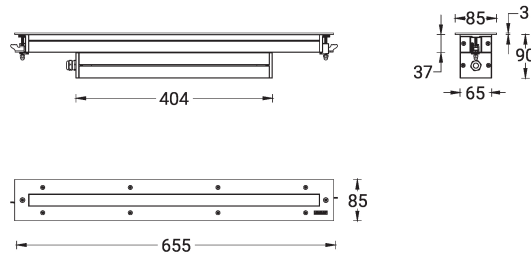

LIGHTALK 9 (LA-40001)

Technical information

Material	Aluminium
Light source	18 LED
Power	28 W
Lumen	1943 - 2847 lm
Efficacy	69 - 102 lm/W
Driver option	Integral control gear
Driver	Constant current (CC)
Input voltage	220-240 V 50/60 Hz
Optic	VN, N, M, W, E

Optic value	12°, 14°, 24°, 44°, 18° x35°
CCT / CRI	3000K CRI80, 4000K CRI80
Bug	B2-U1-G0, B3-U1-G0
ULR	47%, 48%
ULOR	47%, 48%
CIE flux code n°3	13, 16, 24, 38
Dimming type	On/Off, 1-10V, DALI
Product colours	Black, Dark Grey, White, Matt Silver, Bronze, Concrete - Urban, Softscape - Urban, Stone - Urban, Corten - Urban, Oak - Woodland, Walnut - Woodland, Pine - Woodland
Weight	4.0 kg

Operating temperature	-20 °C to 40 °C
Cable	One IP67 connector supplied with 0.2 m of 3x1.0 sqmm outdoor cable
Through wiring	Single cable entry, through wiring upon request
Lens / Reflector / Optic	Clear toughened glass
MacAdam Ellipse	3 SDCM
Lifetime L90B10 (hours)	> 120,000
Lifetime L80B10 (hours)	> 120,000
Lifetime L80B50 (hours)	> 120,000
Variants (On/Off, 1-10V, DALI)	Compatible with EN/ IEC 60598-2-22: Suitable for emergency installations as central supply, non-maintained (ZO)

LA-40001