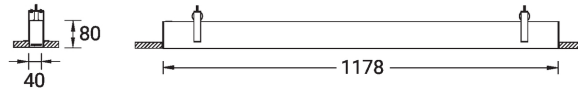

NYBRO 3 (NYB-80224)

Technical information

Material	Aluminium
Light source	144 LED
Power	25 W
Lumen	2250 lm
Efficacy	94 lm/W
Driver option	Integral control gear
Driver	Constant current (CC)
Input voltage	220-240 V 50/60 Hz

Optic	O, P
CCT / CRI	TW (2700K - 6500K)
Bug	B1-U1-G0, B1-U1-G1
ULR	0%
ULOR	0%
CIE flux code n°3	96, 98
Dimming type	DALI
Product colours	Black, White, Matt Silver, Concrete - Urban, Softscape - Urban, Stone - Urban, Corten - Urban, Oak - Woodland, Walnut - Woodland, Pine - Woodland

Weight	2.9 kg
Operating temperature	-20 °C to 40 °C
MacAdam Ellipse	3 SDCM
Lifetime L90B10 (hours)	> 23,000
Lifetime L80B10 (hours)	> 45,000
Lifetime L80B50 (hours)	> 50,000
Variants (DALI)	Compatible with EN/ IEC 60598-2-22: Suitable for emergency installations as central supply, non-maintained (Z0)

NYB-80224