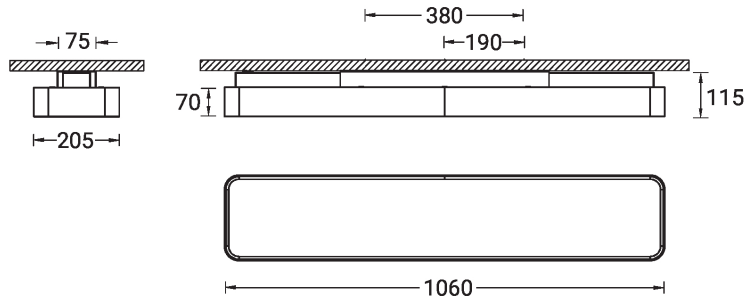

PITTSFIELD 3 (PIT-80211)

Technical information

Material	Aluminium
Light source	432 LED
Power	27 W
Lumen	2915 - 3336 lm
Efficacy	108 - 124 lm/W
Driver option	Integral control gear
Driver	Constant current (CC)

Input voltage	220-240 V 50/60 Hz
Optic	O, P
Optic value	Opal, Micro-prismatic
CCT / CRI	3000K CRI80, 4000K CRI80
Dimming type	On/Off, 1-10V, DALI
Product colours	Black, White, Matt Silver, Concrete - Urban, Softscape - Urban, Stone - Urban, Corten - Urban, Oak - Woodland, Walnut - Woodland, Pine - Woodland
Weight	5.6 kg

Operating temperature	-20 °C to 40 °C
MacAdam Ellipse	3 SDCM
Lifetime L90B10 (hours)	> 23,000
Lifetime L80B10 (hours)	> 45,000
Lifetime L80B50 (hours)	> 50,000
Variants (On/Off, 1-10V, DALI)	Compatible with EN/ IEC 60598-2-22: Suitable for emergency installations as central supply, non-maintained (Z0)

PIT-80211